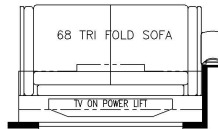

2025 Dutch Star Diesel Pusher 4071

T360 - 66x17H KITCHEN WINDOW

K156 - 87 THEATRE SEATING AND 68 TRI FOLD SOFA W/38 EURO BOOTH

K643 - DS TRI FOLD SOFA, ODS 2 RECLINERS AND LAMP STAND