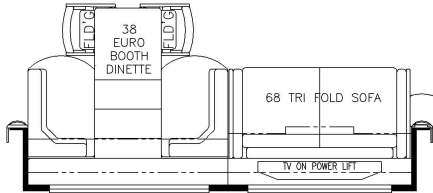

2025 Dutch Star Diesel Pusher 4071

T360 - 66x17H KITCHEN WINDOW

K156 - 87 THEATRE SEATING AND 68 TRI FOLD SOFA W/38 EURO BOOTH

K643 - DS TRI FOLD SOFA, ODS 2 RECLINERS AND LAMP STAND