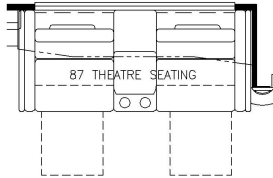

2025 Dutch Star Diesel Pusher 4071

T360 - 66x17H KITCHEN WINDOW

K156 - 87 THEATRE SEATING AND 68 TRI FOLD SOFA W/38 EURO BOOTH

K643 - DS TRI FOLD SOFA, ODS 2 RECLINERS AND LAMP STAND