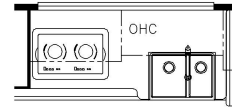

2025 Dutch Star Diesel Pusher 4071

T360 - 66x17H KITCHEN WINDOW

K156 - 87 THEATRE SEATING AND 68 TRI FOLD SOFA W/38 EURO BOOTH

K643 - DS TRI FOLD SOFA, ODS 2 RECLINERS AND LAMP STAND