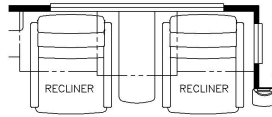

2025 Dutch Star Diesel Pusher 4071

T360 - 66x17H KITCHEN WINDOW

K156 - 87 THEATRE SEATING AND 68 TRI FOLD SOFA W/38 EURO BOOTH

K643 - DS TRI FOLD SOFA, ODS 2 RECLINERS AND LAMP STAND