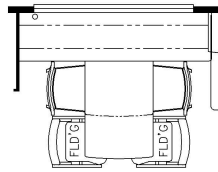

2025 Dutch Star Diesel Pusher 3836

K127 - COMBINATION DESK W/FREE STANDING DINETTE

K128 - COMBINATION DESK W/BUFFET DINETTE

K550 - EURO BOOTH DINETTE

T360 - 60W x 17H KITCHEN WINDOW

K425 - CONVERTIBLE DINETTE