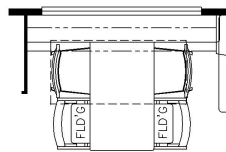

2025 Dutch Star Diesel Pusher 3836

K127 - COMBINATION DESK W/FREE STANDING DINETTE

K128 - COMBINATION DESK W/BUFFET DINETTE

K550 - EURO BOOTH DINETTE

T360 - 60W x 17H KITCHEN WINDOW

K425 - CONVERTIBLE DINETTE