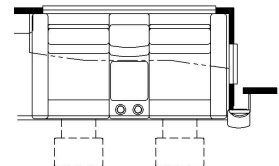

2025 Dutch Star Diesel Pusher 3836

K127 - COMBINATION DESK W/FREE STANDING DINETTE

K128 - COMBINATION DESK W/BUFFET DINETTE

K550 - EURO BOOTH DINETTE

T360 - 60W x 17H KITCHEN WINDOW

K425 - CONVERTIBLE DINETTE