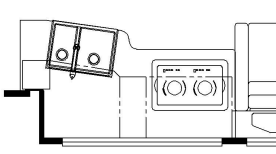

2025 Dutch Star Diesel Pusher 3836

K127 - COMBINATION DESK W/FREE STANDING DINETTE

K128 - COMBINATION DESK W/BUFFET DINETTE

K550 - EURO BOOTH DINETTE

T360 - 60W x 17H KITCHEN WINDOW

K425 - CONVERTIBLE DINETTE