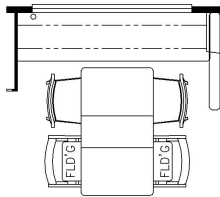

2025 Dutch Star Diesel Pusher 3836

K127 - COMBINATION DESK W/FREE STANDING DINETTE

K128 - COMBINATION DESK W/BUFFET DINETTE

K550 - EURO BOOTH DINETTE

T360 - 60W x 17H KITCHEN WINDOW

K425 - CONVERTIBLE DINETTE