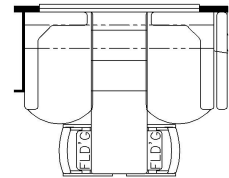

2025 Dutch Star Diesel Pusher 3836

K127 - COMBINATION DESK W/FREE STANDING DINETTE

K128 - COMBINATION DESK W/BUFFET DINETTE

K550 - EURO BOOTH DINETTE

T360 - 60W x 17H KITCHEN WINDOW

K425 - CONVERTIBLE DINETTE