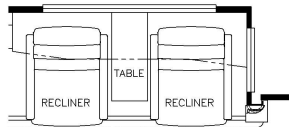

2025 Ventana Diesel Pusher 4369

K127 - COMBINATION DESK W/FREE STANDING DINETTE

K128 - COMBINATION DESK W/BUFFET DINETTE

K420 - CONVERTIBLE DINETTE

K550 - EURO BOOTH DINETTE

T360 - 60W x 17H KITCHEN WINDOW

K284 - SLEEPER BOOTH DINETTE

K895 - DROP DOWN BUNK

K090 - RECLINERS W/LAMP STAND AND TRI-FOLD SOFA

K184 - 87 THEATRE SEATING AND TRI-FOLD SOFA