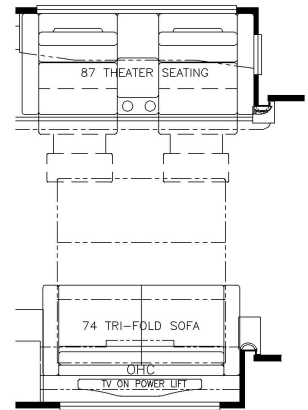

2025 Ventana Diesel Pusher 4369

K127 - COMBINATION DESK W/FREE STANDING DINETTE

K128 - COMBINATION DESK W/BUFFET DINETTE

K420 - CONVERTIBLE DINETTE

K550 - EURO BOOTH DINETTE

T360 - 60W x 17H KITCHEN WINDOW

K284 - SLEEPER BOOTH DINETTE

K895 - DROP DOWN BUNK

K090 - RECLINERS W/LAMP STAND AND TRI-FOLD SOFA

K184 - 87 THEATRE SEATING AND TRI-FOLD SOFA