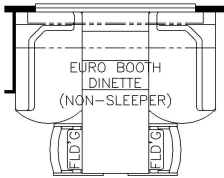

2025 Ventana Diesel Pusher 4369

K127 - COMBINATION DESK W/FREE STANDING DINETTE

K128 - COMBINATION DESK W/BUFFET DINETTE

K420 - CONVERTIBLE DINETTE

K550 - EURO BOOTH DINETTE

T360 - 60W x 17H KITCHEN WINDOW

K284 - SLEEPER BOOTH DINETTE

K895 - DROP DOWN BUNK

K090 - RECLINERS W/LAMP STAND AND TRI-FOLD SOFA

K184 - 87 THEATRE SEATING AND TRI-FOLD SOFA