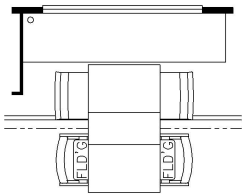

2025 Ventana Diesel Pusher 4369

K127 - COMBINATION DESK W/FREE STANDING DINETTE

K128 - COMBINATION DESK W/BUFFET DINETTE

K420 - CONVERTIBLE DINETTE

K550 - EURO BOOTH DINETTE

T360 - 60W x 17H KITCHEN WINDOW

K284 - SLEEPER BOOTH DINETTE

K895 - DROP DOWN BUNK

K090 - RECLINERS W/LAMP STAND AND TRI-FOLD SOFA

K184 - 87 THEATRE SEATING AND TRI-FOLD SOFA