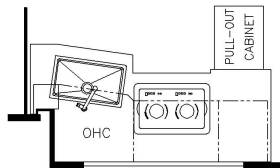

2025 Ventana Diesel Pusher 4369

K127 - COMBINATION DESK W/FREE STANDING DINETTE

K128 - COMBINATION DESK W/BUFFET DINETTE

K420 - CONVERTIBLE DINETTE

K550 - EURO BOOTH DINETTE

T360 - 60W x 17H KITCHEN WINDOW

K284 - SLEEPER BOOTH DINETTE

K895 - DROP DOWN BUNK

K090 - RECLINERS W/LAMP STAND AND TRI-FOLD SOFA

K184 - 87 THEATRE SEATING AND TRI-FOLD SOFA