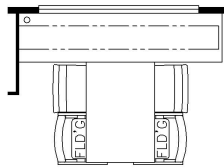

2025 Ventana Diesel Pusher 4369

K127 - COMBINATION DESK W/FREE STANDING DINETTE

K128 - COMBINATION DESK W/BUFFET DINETTE

K420 - CONVERTIBLE DINETTE

K550 - EURO BOOTH DINETTE

T360 - 60W x 17H KITCHEN WINDOW

K284 - SLEEPER BOOTH DINETTE

K895 - DROP DOWN BUNK

K090 - RECLINERS W/LAMP STAND AND TRI-FOLD SOFA

K184 - 87 THEATRE SEATING AND TRI-FOLD SOFA