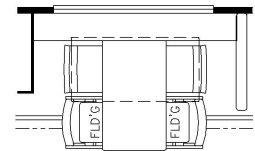

2025 Ventana Diesel Pusher 4369

K127 - COMBINATION DESK W/FREE STANDING DINETTE

K128 - COMBINATION DESK W/BUFFET DINETTE

K420 - CONVERTIBLE DINETTE

K550 - EURO BOOTH DINETTE

T360 - 60W x 17H KITCHEN WINDOW

K284 - SLEEPER BOOTH DINETTE

K895 - DROP DOWN BUNK

K090 - RECLINERS W/LAMP STAND AND TRI-FOLD SOFA

K184 - 87 THEATRE SEATING AND TRI-FOLD SOFA