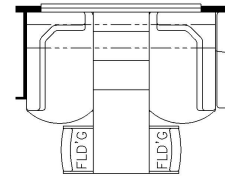

2025 Ventana Diesel Pusher 4340

K127 - COMBINATION DESK W/FREE STANDING DINETTE

K128 - COMBINATION DESK W/BUFFET DINETTE

K550 - EURO BOOTH DINETTE

T360 - 60W x 17H KITCHEN WINDOW

K420 - CONVERTIBLE DINETTE

K284 - SLEEPER BOOTH DINETTE

K895 - DROP DOWN BUNK

K239 - 84 THEATRE SEATING

K067 - BUNK BEDS CONVERT TO WARDROBE