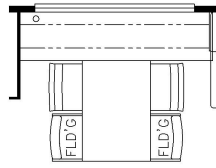

2025 Ventana Diesel Pusher 4340

K127 - COMBINATION DESK W/FREE STANDING DINETTE

K128 - COMBINATION DESK W/BUFFET DINETTE

K550 - EURO BOOTH DINETTE

T360 - 60W x 17H KITCHEN WINDOW

K420 - CONVERTIBLE DINETTE

K284 - SLEEPER BOOTH DINETTE

K895 - DROP DOWN BUNK

K239 - 84 THEATRE SEATING

K067 - BUNK BEDS CONVERT TO WARDROBE