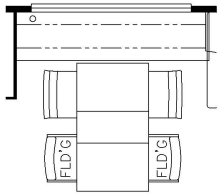

2025 Ventana Diesel Pusher 4340

K127 - COMBINATION DESK W/FREE STANDING DINETTE

K128 - COMBINATION DESK W/BUFFET DINETTE

K550 - EURO BOOTH DINETTE

T360 - 60W x 17H KITCHEN WINDOW

K420 - CONVERTIBLE DINETTE

K284 - SLEEPER BOOTH DINETTE

K895 - DROP DOWN BUNK

K239 - 84 THEATRE SEATING

K067 - BUNK BEDS CONVERT TO WARDROBE