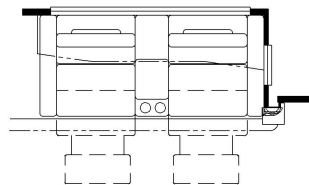

2025 Ventana Diesel Pusher 4340

K127 - COMBINATION DESK W/FREE STANDING DINETTE

K128 - COMBINATION DESK W/BUFFET DINETTE

K550 - EURO BOOTH DINETTE

T360 - 60W x 17H KITCHEN WINDOW

K420 - CONVERTIBLE DINETTE

K284 - SLEEPER BOOTH DINETTE

K895 - DROP DOWN BUNK

K239 - 84 THEATRE SEATING

K067 - BUNK BEDS CONVERT TO WARDROBE