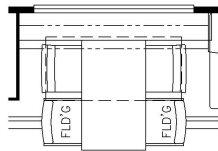

2025 Ventana Diesel Pusher 4340

K127 - COMBINATION DESK W/FREE STANDING DINETTE

K128 - COMBINATION DESK W/BUFFET DINETTE

K550 - EURO BOOTH DINETTE

T360 - 60W x 17H KITCHEN WINDOW

K420 - CONVERTIBLE DINETTE

K284 - SLEEPER BOOTH DINETTE

K895 - DROP DOWN BUNK

K239 - 84 THEATRE SEATING

K067 - BUNK BEDS CONVERT TO WARDROBE