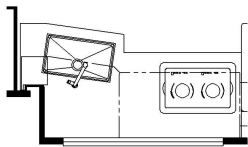

2025 Ventana Diesel Pusher 4340

K127 - COMBINATION DESK W/FREE STANDING DINETTE

K128 - COMBINATION DESK W/BUFFET DINETTE

K550 - EURO BOOTH DINETTE

T360 - 60W x 17H KITCHEN WINDOW

K420 - CONVERTIBLE DINETTE

K284 - SLEEPER BOOTH DINETTE

K895 - DROP DOWN BUNK

K239 - 84 THEATRE SEATING

K067 - BUNK BEDS CONVERT TO WARDROBE