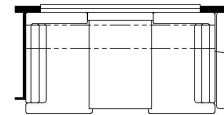

2025 Ventana Diesel Pusher 4340

K127 - COMBINATION DESK W/FREE STANDING DINETTE

K128 - COMBINATION DESK W/BUFFET DINETTE

K550 - EURO BOOTH DINETTE

T360 - 60W x 17H KITCHEN WINDOW

K420 - CONVERTIBLE DINETTE

K284 - SLEEPER BOOTH DINETTE

K895 - DROP DOWN BUNK

K239 - 84 THEATRE SEATING

K067 - BUNK BEDS CONVERT TO WARDROBE