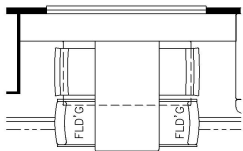

2025 Ventana Diesel Pusher 4328

T360 - 36W x 17H KITCHEN WINDOW

K127 - DINETTE COMBO DESK W/FREE STANDING TABLE

K128 - DINETTE COMBO DESK W/BUFFET TABLE

K420 - CONVERTIBLE DINETTE

K550 - EURO BOOTH DINETTE

K284 - SLEEPER BOOTH DINETTE

K090 - RECLINERS W/LAMPSTAND AND TRI-FOLD SOFA

K184 - 87 THEATRE SEATING AND TRI-FOLD SOFA

K895 - DROP DOWN BUNK