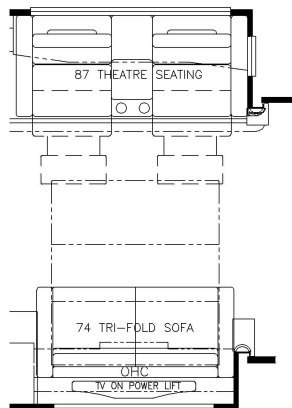

2025 Ventana Diesel Pusher 4328

T360 - 36W x 17H KITCHEN WINDOW

K127 - DINETTE COMBO DESK W/FREE STANDING TABLE

K128 - DINETTE COMBO DESK W/BUFFET TABLE

K420 - CONVERTIBLE DINETTE

K550 - EURO BOOTH DINETTE

K284 - SLEEPER BOOTH DINETTE

K090 - RECLINERS W/LAMPSTAND AND TRI-FOLD SOFA

K184 - 87 THEATRE SEATING AND TRI-FOLD SOFA

K895 - DROP DOWN BUNK