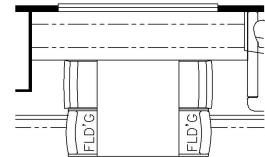

2025 Ventana Diesel Pusher 4328

T360 - 36W x 17H KITCHEN WINDOW

K127 - DINETTE COMBO DESK W/FREE STANDING TABLE

K128 - DINETTE COMBO DESK W/BUFFET TABLE

K420 - CONVERTIBLE DINETTE

K550 - EURO BOOTH DINETTE

K284 - SLEEPER BOOTH DINETTE

K090 - RECLINERS W/LAMPSTAND AND TRI-FOLD SOFA

K184 - 87 THEATRE SEATING AND TRI-FOLD SOFA

K895 - DROP DOWN BUNK