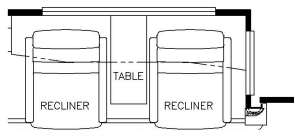

2025 Ventana Diesel Pusher 4328

T360 - 36W x 17H KITCHEN WINDOW

K127 - DINETTE COMBO DESK W/FREE STANDING TABLE

K128 - DINETTE COMBO DESK W/BUFFET TABLE

K420 - CONVERTIBLE DINETTE

K550 - EURO BOOTH DINETTE

K284 - SLEEPER BOOTH DINETTE

K090 - RECLINERS W/LAMPSTAND AND TRI-FOLD SOFA

K184 - 87 THEATRE SEATING AND TRI-FOLD SOFA

K895 - DROP DOWN BUNK