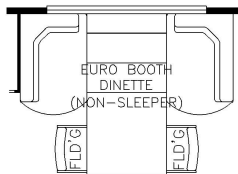

2025 Ventana Diesel Pusher 4328

T360 - 36W x 17H KITCHEN WINDOW

K127 - DINETTE COMBO DESK W/FREE STANDING TABLE

K128 - DINETTE COMBO DESK W/BUFFET TABLE

K420 - CONVERTIBLE DINETTE

K550 - EURO BOOTH DINETTE

K284 - SLEEPER BOOTH DINETTE

K090 - RECLINERS W/LAMPSTAND AND TRI-FOLD SOFA

K184 - 87 THEATRE SEATING AND TRI-FOLD SOFA

K895 - DROP DOWN BUNK