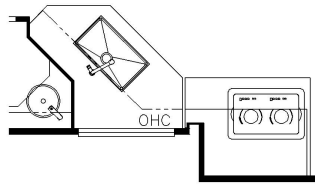

2025 Ventana Diesel Pusher 4328

T360 - 36W x 17H KITCHEN WINDOW

K127 - DINETTE COMBO DESK W/FREE STANDING TABLE

K128 - DINETTE COMBO DESK W/BUFFET TABLE

K420 - CONVERTIBLE DINETTE

K550 - EURO BOOTH DINETTE

K284 - SLEEPER BOOTH DINETTE

K090 - RECLINERS W/LAMPSTAND AND TRI-FOLD SOFA

K184 - 87 THEATRE SEATING AND TRI-FOLD SOFA

K895 - DROP DOWN BUNK