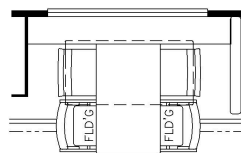

2025 Ventana Diesel Pusher 4037

K129 - COMBINATION DESK W/FREE STANDING DINETTE

K545 - EURO BOOTH DINETTE (NON-SLEEPER)

K123 - COMBINATION DESK W/BUFFET DINETTE

K090 - TWO RECLINERS W/LAMP STAND AND TRI-FOLD SOFA

K184 - 87 THEATRE SEATING AND TRI-FOLD SOFA

K895 - DROP DOWN BUNK

K420 - CONVERTIBLE DINETTE

T360 - 60W x 17H KITCHEN WINDOW