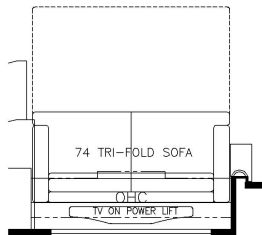

K184 - 87 THEATRE SEATING AND TRI-FOLD SOFA

K895 - DROP DOWN BUNK

K420 - CONVERTIBLE DINETTE

T360 - 60W x 17H KITCHEN WINDOW