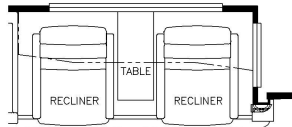

2025 Ventana Diesel Pusher 4037

K129 - COMBINATION DESK W/FREE STANDING DINETTE

K545 - EURO BOOTH DINETTE (NON-SLEEPER)

K123 - COMBINATION DESK W/BUFFET DINETTE

K090 - TWO RECLINERS W/LAMP STAND AND TRI-FOLD SOFA