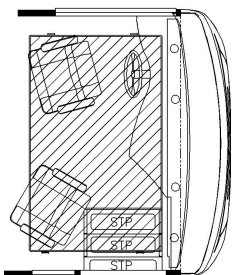

2025 Ventana Diesel Pusher 4037

K129 - COMBINATION DESK W/FREE STANDING DINETTE

K545 - EURO BOOTH DINETTE (NON-SLEEPER)

K123 - COMBINATION DESK W/BUFFET DINETTE

K090 - TWO RECLINERS W/LAMP STAND AND TRI-FOLD SOFA

K184 - 87 THEATRE SEATING AND TRI-FOLD SOFA

K895 - DROP DOWN BUNK

K420 - CONVERTIBLE DINETTE

T360 - 60W x 17H KITCHEN WINDOW