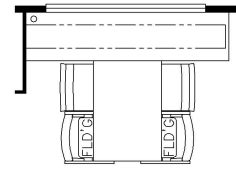

2025 Ventana Diesel Pusher 4037

K129 - COMBINATION DESK W/FREE STANDING DINETTE

K545 - EURO BOOTH DINETTE (NON-SLEEPER)

K123 - COMBINATION DESK W/BUFFET DINETTE

K090 - TWO RECLINERS W/LAMP STAND AND TRI-FOLD SOFA

K184 - 87 THEATRE SEATING AND TRI-FOLD SOFA

K895 - DROP DOWN BUNK

K420 - CONVERTIBLE DINETTE

T360 - 60W x 17H KITCHEN WINDOW