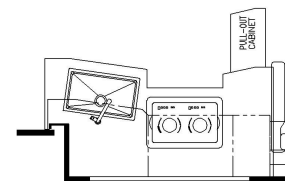

2025 Ventana Diesel Pusher 4037

K129 - COMBINATION DESK W/FREE STANDING DINETTE

K545 - EURO BOOTH DINETTE (NON-SLEEPER)

K123 - COMBINATION DESK W/BUFFET DINETTE

K090 - TWO RECLINERS W/LAMP STAND AND TRI-FOLD SOFA

K184 - 87 THEATRE SEATING AND TRI-FOLD SOFA

K895 - DROP DOWN BUNK

K420 - CONVERTIBLE DINETTE

T360 - 60W x 17H KITCHEN WINDOW