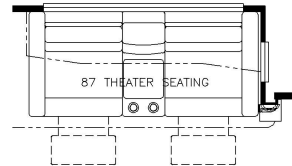

2025 Ventana Diesel Pusher 4037

K129 - COMBINATION DESK W/FREE STANDING DINETTE

K545 - EURO BOOTH DINETTE (NON-SLEEPER)

K123 - COMBINATION DESK W/BUFFET DINETTE

K090 - TWO RECLINERS W/LAMP STAND AND TRI-FOLD SOFA

K184 - 87 THEATRE SEATING AND TRI-FOLD SOFA

K895 - DROP DOWN BUNK

K420 - CONVERTIBLE DINETTE

T360 - 60W x 17H KITCHEN WINDOW