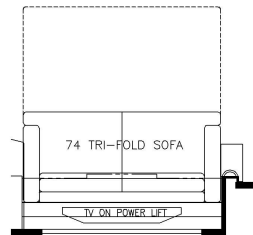

2025 Ventana Diesel Pusher 4037

K129 - COMBINATION DESK W/FREE STANDING DINETTE

K545 - EURO BOOTH DINETTE (NON-SLEEPER)

K123 - COMBINATION DESK W/BUFFET DINETTE

K090 - TWO RECLINERS W/LAMP STAND AND TRI-FOLD SOFA

K184 - 87 THEATRE SEATING AND TRI-FOLD SOFA

K895 - DROP DOWN BUNK

K420 - CONVERTIBLE DINETTE

T360 - 60W x 17H KITCHEN WINDOW