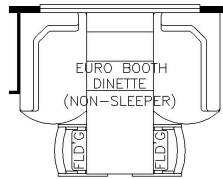

2025 Ventana Diesel Pusher 4037

K129 - COMBINATION DESK W/FREE STANDING DINETTE

K545 - EURO BOOTH DINETTE (NON-SLEEPER)

K123 - COMBINATION DESK W/BUFFET DINETTE

K090 - TWO RECLINERS W/LAMP STAND AND TRI-FOLD SOFA

K184 - 87 THEATRE SEATING AND TRI-FOLD SOFA

K895 - DROP DOWN BUNK

K420 - CONVERTIBLE DINETTE

T360 - 60W x 17H KITCHEN WINDOW