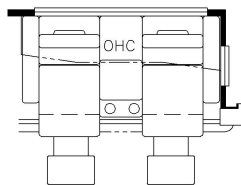

K238 - THEATRE SEATING