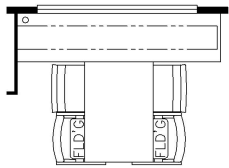

2025 Ventana Diesel Pusher 3809

K123 - COMBINATION DESK W/BUFFET DINETTE

K129 - COMBINATION DESK W/FREE STANDING DINETTE

K420 - CONVERTIBLE DINETTE

K545 - EURO BOOTH DINETTE

T360 - 60W x 17H KITCHEN WINDOW

J365 - 59 FIREPLACE CABINET W/TV LIFT PLAN

K238 - THEATRE SEATING

K895 - DROP DOWN BUNK