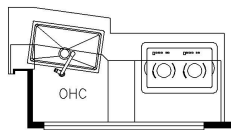

2025 Ventana Diesel Pusher 3809

K123 - COMBINATION DESK W/BUFFET DINETTE

K129 - COMBINATION DESK W/FREE STANDING DINETTE

K420 - CONVERTIBLE DINETTE

K545 - EURO BOOTH DINETTE

T360 - 60W x 17H KITCHEN WINDOW