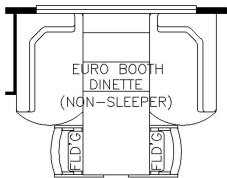

2025 Ventana Diesel Pusher 3809

K123 - COMBINATION DESK W/BUFFET DINETTE

K129 - COMBINATION DESK W/FREE STANDING DINETTE

K420 - CONVERTIBLE DINETTE

K545 - EURO BOOTH DINETTE

T360 - 60W x 17H KITCHEN WINDOW