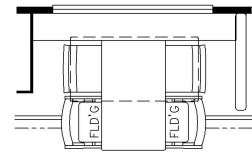

2025 Ventana Diesel Pusher 3809

K123 - COMBINATION DESK W/BUFFET DINETTE

K129 - COMBINATION DESK W/FREE STANDING DINETTE

K420 - CONVERTIBLE DINETTE

K545 - EURO BOOTH DINETTE

T360 - 60W x 17H KITCHEN WINDOW