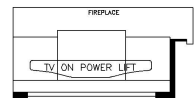

2025 Ventana Diesel Pusher 3809

K123 - COMBINATION DESK W/BUFFET DINETTE

K129 - COMBINATION DESK W/FREE STANDING DINETTE

K420 - CONVERTIBLE DINETTE

K545 - EURO BOOTH DINETTE

T360 - 60W x 17H KITCHEN WINDOW