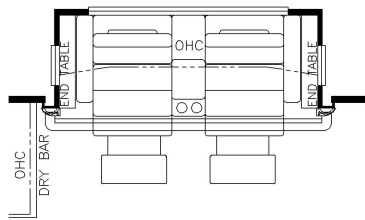

2025 Ventana Diesel Pusher 3512

T360 - 60Wx17H KITCHEN WINDOW

K240 - 84 THEATRE SEATING W/35 SLEEPER BOOTH

K895 - DROP DOWN BUNK