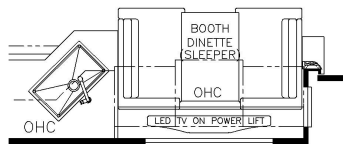

2025 Ventana Diesel Pusher 3512

T360 - 60Wx17H KITCHEN WINDOW

K240 - 84 THEATRE SEATING W/35 SLEEPER BOOTH

K895 - DROP DOWN BUNK