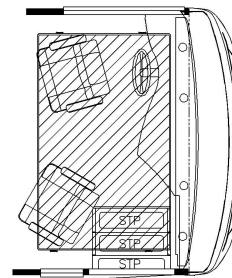

2025 Ventana Diesel Pusher 3512

T360 - 60Wx17H KITCHEN WINDOW

K240 - 84 THEATRE SEATING W/35 SLEEPER BOOTH

K895 - DROP DOWN BUNK