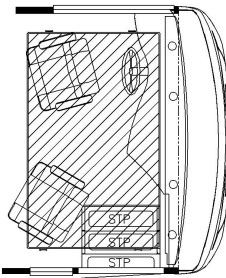

2025 Ventana Diesel Pusher 3507

T360 - 60W x 17H KITCHEN WINDOW

K895 - DROP DOWN BUNK