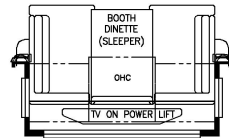

K477 - THEATRE SEATING W/ SLEEPER BOOTH DINETTE