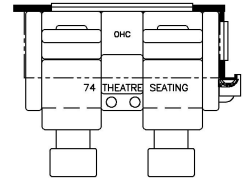

2024 Super Star Super C 4065

K409 - JACK KNIFE W/ EURO BOOTH DINETTE

K477 - THEATRE SEATING W/ SLEEPER BOOTH DINETTE

K478 - THEATRE SEATING W/ EURO BOOTH DINETTE

K479 - THEATRE SEATING W/ HIDE-A-LEAF TABLE

K481 - JACK KNIFE W/ HIDE-A-LEAF TABLE