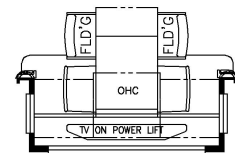

K481 - JACK KNIFE W/ HIDE-A-LEAF TABLE