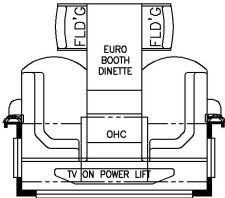

K409 - JACK KNIFE W/ EURO BOOTH DINETTE