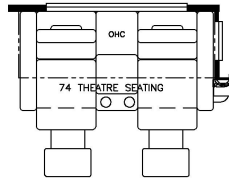

2024 Super Star Super C 4065

K409 - JACK KNIFE W/ EURO BOOTH DINETTE

K477 - THEATRE SEATING W/ SLEEPER BOOTH DINETTE

K478 - THEATRE SEATING W/ EURO BOOTH DINETTE

K479 - THEATRE SEATING W/ HIDE-A-LEAF TABLE

K481 - JACK KNIFE W/ HIDE-A-LEAF TABLE