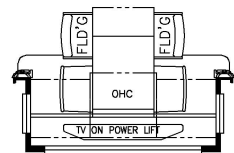

K479 - THEATRE SEATING W/ HIDE-A-LEAF TABLE