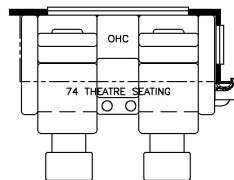

2024 Super Star Super C 4065

K409 - JACK KNIFE W/ EURO BOOTH DINETTE

K477 - THEATRE SEATING W/ SLEEPER BOOTH DINETTE

K478 - THEATRE SEATING W/ EURO BOOTH DINETTE

K479 - THEATRE SEATING W/ HIDE-A-LEAF TABLE

K481 - JACK KNIFE W/ HIDE-A-LEAF TABLE