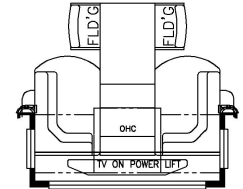

K478 - THEATRE SEATING W/ EURO BOOTH DINETTE