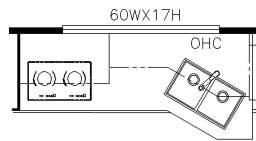

2024 Super Star Super C 4061

K810 - BUFFET DINETTE W/2 FIXED & 2 FOLDING CHAIRS

K818 - BUFFET DINETTE W/FREE STANDING TABLE

K545 - BOOTH DINETTE W/2-FOLDING CHAIRS

K169 - (2) RECLINERS W/LAMPSTAND

T360 - KITCHEN WINDOW