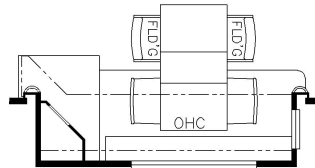

2024 Super Star Super C 4061

K810 - BUFFET DINETTE W/2 FIXED & 2 FOLDING CHAIRS

K818 - BUFFET DINETTE W/FREE STANDING TABLE

K545 - BOOTH DINETTE W/2-FOLDING CHAIRS

K169 - (2) RECLINERS W/LAMPSTAND

T360 - KITCHEN WINDOW