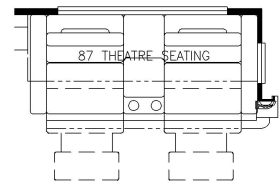

2024 Super Star Super C 4061

K810 - BUFFET DINETTE W/2 FIXED & 2 FOLDING CHAIRS

K818 - BUFFET DINETTE W/FREE STANDING TABLE

K545 - BOOTH DINETTE W/2-FOLDING CHAIRS

K169 - (2) RECLINERS W/LAMPSTAND

T360 - KITCHEN WINDOW

K472 - THEATRE SEATING