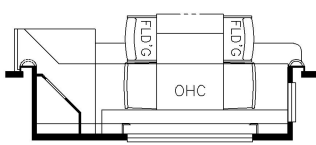

2024 Super Star Super C 4061

K810 - BUFFET DINETTE W/2 FIXED & 2 FOLDING CHAIRS

K818 - BUFFET DINETTE W/FREE STANDING TABLE

K545 - BOOTH DINETTE W/2-FOLDING CHAIRS

K169 - (2) RECLINERS W/LAMPSTAND

T360 - KITCHEN WINDOW