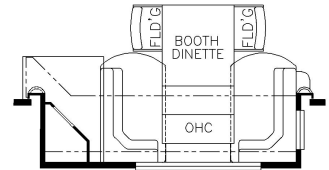

2024 Super Star Super C 4061

K810 - BUFFET DINETTE W/2 FIXED & 2 FOLDING CHAIRS

K818 - BUFFET DINETTE W/FREE STANDING TABLE

K545 - BOOTH DINETTE W/2-FOLDING CHAIRS

K169 - (2) RECLINERS W/LAMPSTAND

T360 - KITCHEN WINDOW