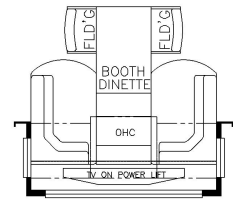

2024 Super Star Super C 4059

K374 - HIDE-A-LEAF TABLE

K477 - THEATRE SEATING W/ SLEEPER BOOTH DINETTE

K478 - THEATRE SEATING W/ EURO BOOTH DINETTE

K545 - EURO BOOTH DINETTE W/ TWO FOLDING CHAIRS