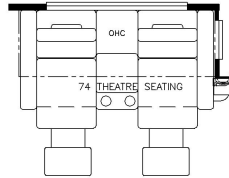

2024 Super Star Super C 4059

K374 - HIDE-A-LEAF TABLE

K477 - THEATRE SEATING W/ SLEEPER BOOTH DINETTE

K478 - THEATRE SEATING W/ EURO BOOTH DINETTE

K545 - EURO BOOTH DINETTE W/ TWO FOLDING CHAIRS