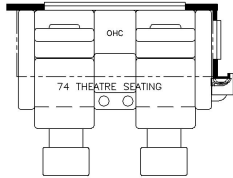

2024 Super Star Super C 4059

K374 - HIDE-A-LEAF TABLE

K477 - THEATRE SEATING W/ SLEEPER BOOTH DINETTE

K478 - THEATRE SEATING W/ EURO BOOTH DINETTE

K545 - EURO BOOTH DINETTE W/ TWO FOLDING CHAIRS