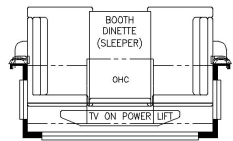

2024 Super Star Super C 4059

K374 - HIDE-A-LEAF TABLE

K477 - THEATRE SEATING W/ SLEEPER BOOTH DINETTE

K478 - THEATRE SEATING W/ EURO BOOTH DINETTE

K545 - EURO BOOTH DINETTE W/ TWO FOLDING CHAIRS