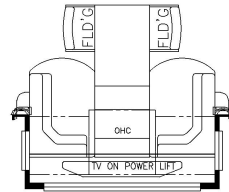

2024 Super Star Super C 4059

K374 - HIDE-A-LEAF TABLE

K477 - THEATRE SEATING W/ SLEEPER BOOTH DINETTE

K478 - THEATRE SEATING W/ EURO BOOTH DINETTE

K545 - EURO BOOTH DINETTE W/ TWO FOLDING CHAIRS