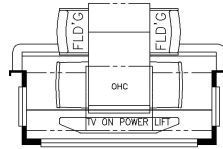

2024 Super Star Super C 4059

K374 - HIDE-A-LEAF TABLE

K477 - THEATRE SEATING W/ SLEEPER BOOTH DINETTE

K478 - THEATRE SEATING W/ EURO BOOTH DINETTE

K545 - EURO BOOTH DINETTE W/ TWO FOLDING CHAIRS