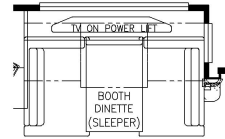

2024 Super Star Super C 3731

K374 - HIDE-A-LEAF TABLE

K477 - THEATRE SEATING W/  
SLEEPER BOOTH DINETTE

T360 - KITCHEN WINDOW