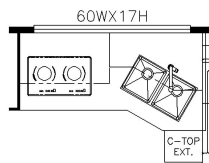

2024 Super Star Super C 3731

K374 - HIDE-A-LEAF TABLE

K477 - THEATRE SEATING W/  
SLEEPER BOOTH DINETTE

T360 - KITCHEN WINDOW