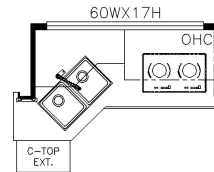

2024 Super Star Super C 3729

K477 - THEATRE SEATING W/ SLEEPER BOOTH DINETTE

T360 - KITCHEN WINDOW