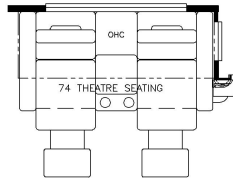

2024 Super Star Super C 3729

K477 - THEATRE SEATING W/ SLEEPER BOOTH DINETTE

T360 - KITCHEN WINDOW