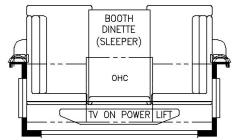

2024 Super Star Super C 3729

K477 - THEATRE SEATING W/ SLEEPER BOOTH DINETTE

T360 - KITCHEN WINDOW