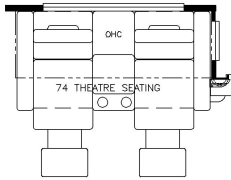

2024 Super Star Super C 3727

K477 - THEATRE SEATING W/ SLEEPER BOOTH DINETTE

K478 - THEATRE SEATING W/ EURO BOOTH DINETTE

K545 - EURO BOOTH DINETTE W/TWO FOLDING CHAIRS

K374 - HIDE-A-LEAF TABLE