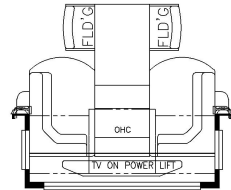

2024 Super Star Super C 3727

K477 - THEATRE SEATING W/ SLEEPER BOOTH DINETTE

K478 - THEATRE SEATING W/ EURO BOOTH DINETTE

K545 - EURO BOOTH DINETTE W/TWO FOLDING CHAIRS

K374 - HIDE-A-LEAF TABLE