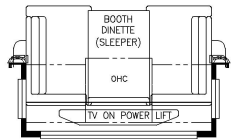

2024 Super Star Super C 3727

K477 - THEATRE SEATING W/ SLEEPER BOOTH DINETTE

K478 - THEATRE SEATING W/ EURO BOOTH DINETTE

K545 - EURO BOOTH DINETTE W/TWO FOLDING CHAIRS

K374 - HIDE-A-LEAF TABLE