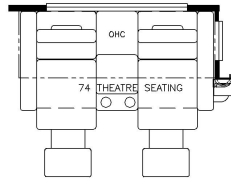

2024 Super Star Super C 3727

K477 - THEATRE SEATING W/ SLEEPER BOOTH DINETTE

K478 - THEATRE SEATING W/ EURO BOOTH DINETTE

K545 - EURO BOOTH DINETTE W/TWO FOLDING CHAIRS

K374 - HIDE-A-LEAF TABLE