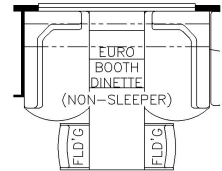

2024 Ventana Diesel Pusher 4326

K127 - COMBINATION DESK  
W/FREE STANDING DINETTE

K128 - COMBINATION DESK  
W/BUFFET DINETTE

K550 - EURO BOOTH DINETTE  
(NON-SLEEPER)

K284 - SLEEPER BOOTH DINETTE

K239 - 84 THEATRE SEATING

K895 - DROP DOWN BUNK

T360 - 60W x 17H KITCHEN WINDOW