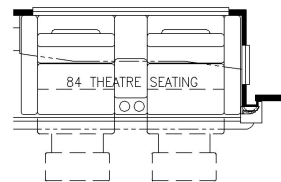

2024 Ventana Diesel Pusher 4326

K127 - COMBINATION DESK  
W/FREE STANDING DINETTE

K128 - COMBINATION DESK  
W/BUFFET DINETTE

K550 - EURO BOOTH DINETTE  
(NON-SLEEPER)

K284 - SLEEPER BOOTH DINETTE

K239 - 84 THEATRE SEATING

K895 - DROP DOWN BUNK

T360 - 60W x 17H KITCHEN WINDOW