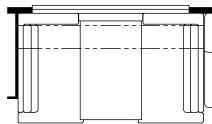

2024 Ventana Diesel Pusher 4326

K127 - COMBINATION DESK  
W/FREE STANDING DINETTE

K128 - COMBINATION DESK  
W/BUFFET DINETTE

K550 - EURO BOOTH DINETTE  
(NON-SLEEPER)

K284 - SLEEPER BOOTH DINETTE

K239 - 84 THEATRE SEATING

K895 - DROP DOWN BUNK

T360 - 60W x 17H KITCHEN WINDOW