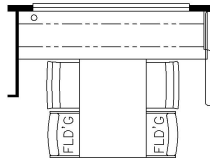

2024 Ventana Diesel Pusher 4326

K127 - COMBINATION DESK  
W/FREE STANDING DINETTE

K128 - COMBINATION DESK  
W/BUFFET DINETTE

K550 - EURO BOOTH DINETTE  
(NON-SLEEPER)

K284 - SLEEPER BOOTH DINETTE

K239 - 84 THEATRE SEATING

K895 - DROP DOWN BUNK

T360 - 60W x 17H KITCHEN WINDOW