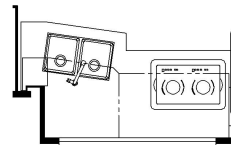

T360 - 60W x 17H KITCHEN WINDOW