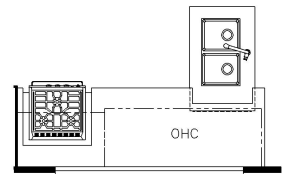

2024 Ventana Diesel Pusher 3817

K123 - COMBINATION DESK W/BUFFET DINETTE

K129 - COMBINATION DESK W/FREE STANDING DINETTE

J520/J771 - WHIRLPOOL 19.7 CF FRIDGE (SMALLER PANTRY)

J103 - NORCOLD 12 CF 4 DOOR FRIDGE (SMALLER PANTRY)

K157 - 74 THEATRE SEATING AND TRI-FOLD SOFA

T360 - 72W x 17H KITCHEN WINDOW