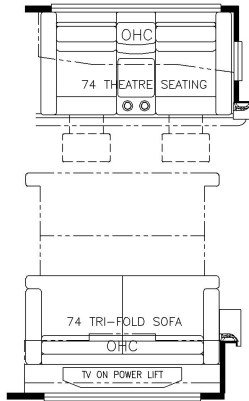

2024 Ventana Diesel Pusher 3817

K123 - COMBINATION DESK W/BUFFET DINETTE

K129 - COMBINATION DESK W/FREE STANDING DINETTE

J520/J771 - WHIRLPOOL 19.7 CF FRIDGE (SMALLER PANTRY)

J103 - NORCOLD 12 CF 4 DOOR FRIDGE (SMALLER PANTRY)

K157 - 74 THEATRE SEATING AND TRI-FOLD SOFA

T360 - 72W x 17H KITCHEN WINDOW