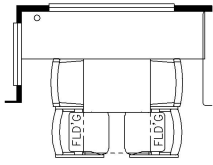

2024 Ventana Diesel Pusher 3817

K123 - COMBINATION DESK W/BUFFET DINETTE

K129 - COMBINATION DESK W/FREE STANDING DINETTE

J520/J771 - WHIRLPOOL 19.7 CF FRIDGE (SMALLER PANTRY)

J103 - NORCOLD 12 CF 4 DOOR FRIDGE (SMALLER PANTRY)

K157 - 74 THEATRE SEATING AND TRI-FOLD SOFA

T360 - 72W x 17H KITCHEN WINDOW