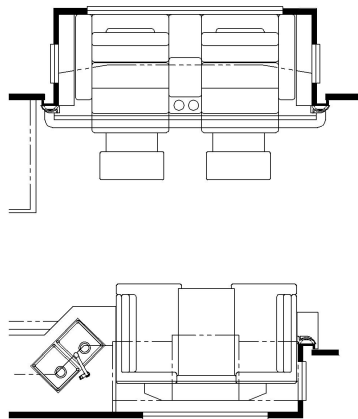

2024 Ventana Diesel Pusher 3512

K240- 84 THEATRE SEATING  
W/35 SLEEPER BOOTH

K895 - DROP DOWN BUNK

J103 - NORCOLD 12 FRIDGE  
(SMALLER PANTRY)

J520/J771 - WHIRLPOOL 19.7 FRIDGE  
(SMALLER PANTRY)

T360 - 60Wx17H KITCHEN WINDOW