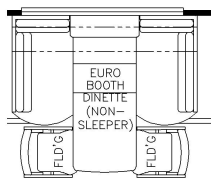

2024 Mountain Aire Diesel Pusher 4591

K269 - 87 THEATRE SEATING
W/68 TRIFOLD

T375 - 32 X 17
KITCHEN WINDOW

K266 - RECLINERS & LAMP STAND
W/ 68 TRIFOLD

K261 - TWO OTTOMANS

K345 - EURO BOOTH DINETTE

K415 - POWERED
EXTENDA-FLEX
DINETTE