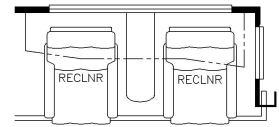

2024 Mountain Aire Diesel Pusher 4591

K269 - 87 THEATRE SEATING
W/68 TRIFOLD

T375 - 32 X 17
KITCHEN WINDOW

K266 - RECLINERS & LAMP STAND
W/ 68 TRIFOLD

K261 - TWO OTTOMANS

K345 - EURO BOOTH DINETTE

K415 - POWERED
EXTENDA-FLEX
DINETTE