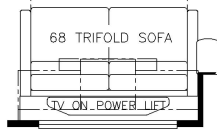

2024 Mountain Aire Diesel Pusher 4591

K269 - 87 THEATRE SEATING
W/68 TRIFOLD

T375 - 32 X 17
KITCHEN WINDOW

K266 - RECLINERS & LAMP STAND
W/ 68 TRIFOLD

K261 - TWO OTTOMANS

K345 - EURO BOOTH DINETTE

K415 - POWERED
EXTENDA-FLEX
DINETTE