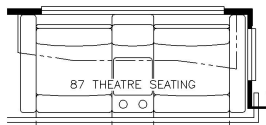

2024 Mountain Aire Diesel Pusher 4591

K269 - 87 THEATRE SEATING
W/68 TRIFOLD

T375 - 32 X 17
KITCHEN WINDOW

K266 - RECLINERS & LAMP STAND
W/ 68 TRIFOLD

K261 - TWO OTTOMANS

K345 - EURO BOOTH DINETTE

K415 - POWERED
EXTENDA-FLEX
DINETTE

K910 - COMBINATION
DESK W/ BUFFET TABLE