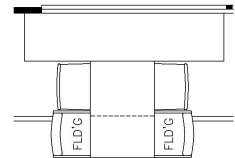

2024 Mountain Aire Diesel Pusher 4591

K269 - 87 THEATRE SEATING
W/68 TRIFOLD

T375 - 32 X 17
KITCHEN WINDOW

K266 - RECLINERS & LAMP STAND
W/ 68 TRIFOLD

K261 - TWO OTTOMANS

K345 - EURO BOOTH DINETTE

K415 - POWERED
EXTENDA-FLEX
DINETTE

K910 - COMBINATION
DESK W/ BUFFET TABLE