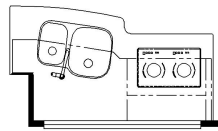

2024 Mountain Aire Diesel Pusher 4591

K269 - 87 THEATRE SEATING
W/68 TRIFOLD

T375 - 32 X 17
KITCHEN WINDOW

K266 - RECLINERS & LAMP STAND
W/ 68 TRIFOLD

K261 - TWO OTTOMANS

K345 - EURO BOOTH DINETTE

K415 - POWERED
EXTENDA-FLEX
DINETTE

K910 - COMBINATION
DESK W/ BUFFET TABLE