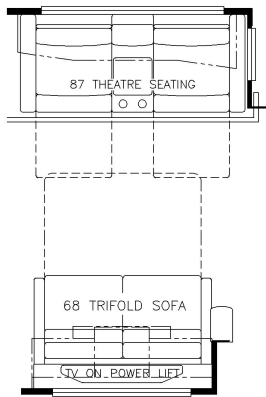

2024 Mountain Aire Diesel Pusher 4551

K269 - 87 THEATRE SEATING
W/68 TRIFOLD

K266 - RECLINERS & LAMP STAND
W/ 68 TRIFOLD

K910 - COMBINATION
DESK W/ BUFFET TABLE

K261 - TWO OTTOMANS

K345 - EURO BOOTH DINETTE

K415 - POWERED
EXTENDA-FLEX DINETTE

T375 - 60W x 15H KITCHEN
WINDOW