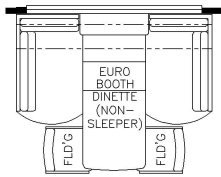

2024 Mountain Aire Diesel Pusher 4551

K269 - 87 THEATRE SEATING
W/68 TRIFOLD

K266 - RECLINERS & LAMP STAND
W/ 68 TRIFOLD

K910 - COMBINATION
DESK W/ BUFFET TABLE

K261 - TWO OTTOMANS

K345 - EURO BOOTH DINETTE

K415 - POWERED
EXTENDA-FLEX DINETTE

T375 - 60W x 15H KITCHEN
WINDOW