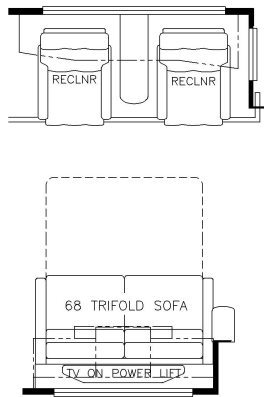

2024 Mountain Aire Diesel Pusher 4551

K269 - 87 THEATRE SEATING
W/68 TRIFOLD

K266 - RECLINERS & LAMP STAND
W/ 68 TRIFOLD

K910 - COMBINATION
DESK W/ BUFFET TABLE

K261 - TWO OTTOMANS

K345 - EURO BOOTH DINETTE

K415 - POWERED
EXTENDA-FLEX DINETTE

T375 - 60W x 15H KITCHEN
WINDOW