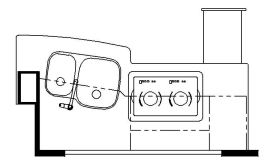

2024 Mountain Aire Diesel Pusher 4551

K269 - 87 THEATRE SEATING
W/68 TRIFOLD

K266 - RECLINERS & LAMP STAND
W/ 68 TRIFOLD

K910 - COMBINATION
DESK W/ BUFFET TABLE

K261 - TWO OTTOMANS

K345 - EURO BOOTH DINETTE

K415 - POWERED
EXTENDA-FLEX DINETTE

T375 - 60W x 15H KITCHEN
WINDOW