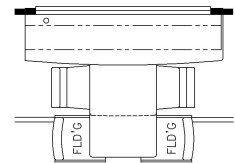

2024 Mountain Aire Diesel Pusher 4551

K269 - 87 THEATRE SEATING
W/68 TRIFOLD

K266 - RECLINERS & LAMP STAND
W/ 68 TRIFOLD

K910 - COMBINATION
DESK W/ BUFFET TABLE

K261 - TWO OTTOMANS

K345 - EURO BOOTH DINETTE

K415 - POWERED
EXTENDA-FLEX DINETTE

T375 - 60W x 15H KITCHEN
WINDOW