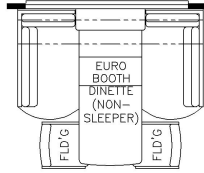

2024 Mountain Aire Diesel Pusher 4118

K264 - RECLINERS & LAMP STAND W/ 62 TRIFOLD

K345 - EURO BOOTH DINETTE

K405 - 84 THEATRE SEATING W/62 TRIFOLD SOFA

K261 - TWO OTTOMANS

K910 - COMBINATION DESK W/ BUFFET DINETTE

T375 - KITCHEN WINDOW