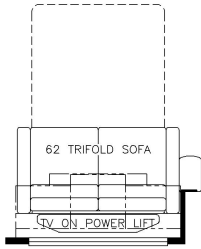

2024 Mountain Aire Diesel Pusher 4118

K264 - RECLINERS & LAMP STAND W/ 62 TRIFOLD

K345 - EURO BOOTH DINETTE

K405 - 84 THEATRE SEATING W/62 TRIFOLD SOFA

K261 - TWO OTTOMANS

K910 - COMBINATION DESK W/ BUFFET DINETTE

T375 - KITCHEN WINDOW