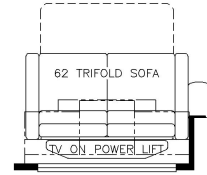

2024 Mountain Aire Diesel Pusher 4118

K264 - RECLINERS & LAMP STAND W/ 62 TRIFOLD

K345 - EURO BOOTH DINETTE

K405 - 84 THEATRE SEATING W/62 TRIFOLD SOFA

K261 - TWO OTTOMANS

K910 - COMBINATION DESK W/ BUFFET DINETTE