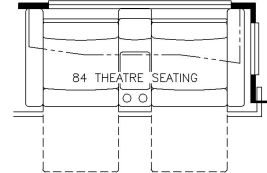

2024 Mountain Aire Diesel Pusher 4118

K264 - RECLINERS & LAMP STAND W/ 62 TRIFOLD

K345 - EURO BOOTH DINETTE

K405 - 84 THEATRE SEATING W/62 TRIFOLD SOFA

K261 - TWO OTTOMANS

K910 - COMBINATION DESK W/ BUFFET DINETTE

T375 - KITCHEN WINDOW