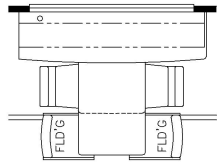

2024 Mountain Aire Diesel Pusher 4118

K264 - RECLINERS & LAMP STAND W/ 62 TRIFOLD

K345 - EURO BOOTH DINETTE

K405 - 84 THEATRE SEATING W/62 TRIFOLD SOFA

K261 - TWO OTTOMANS

K910 - COMBINATION DESK W/ BUFFET DINETTE

T375 - KITCHEN WINDOW