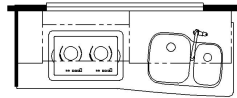

2024 Mountain Aire Diesel Pusher 3825

K413 - 74 THEATRE SEATING

T375 - 60WX17H KITCHEN WINDOW

K261 - TWO OTTOMANS