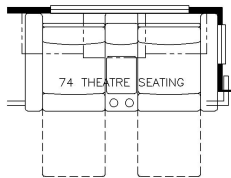

2024 Mountain Aire Diesel Pusher 3825

K413 - 74 THEATRE SEATING

T375 - 60WX17H KITCHEN WINDOW

K261 - TWO OTTOMANS