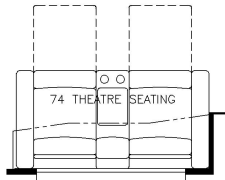

2024 Mountain Aire Diesel Pusher 3823

K412 - 74 THEATRE SEATING

K261 - TWO OTTOMANS

T375 - 60WX17H KITCHEN WINDOW