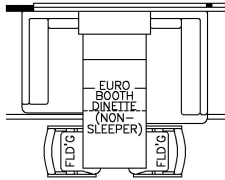

2024 King Aire Diesel Bus 4558

K058 - EURO BOOTH DINETTE

T375 - 60W x 15H
KITCHEN WINDOW

K442 - DINETTE
OVERHEAD CABINET

K446 - DS SOFA OVERHEAD
CABINET

K363 - OTTOMAN

K444 - OVERHEAD CABINET
ABOVE BED