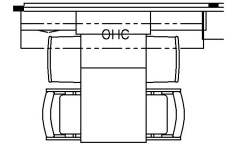

2024 King Aire Diesel Bus 4558

K058 - EURO BOOTH DINETTE

T375 - 60W x 15H
KITCHEN WINDOW

K442 - DINETTE
OVERHEAD CABINET

K446 - DS SOFA OVERHEAD
CABINET

K363 - OTTOMAN

K444 - OVERHEAD CABINET
ABOVE BED