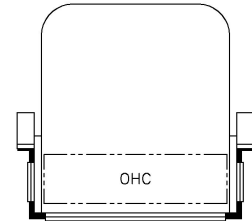

2024 King Aire Diesel Bus 4558

K058 - EURO BOOTH DINETTE

T375 - 60W x 15H
KITCHEN WINDOW

K442 - DINETTE
OVERHEAD CABINET

K446 - DS SOFA OVERHEAD
CABINET

K363 - OTTOMAN

K444 - OVERHEAD CABINET
ABOVE BED