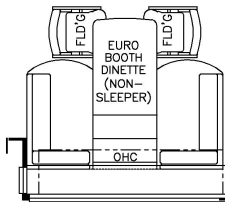

2024 King Aire Diesel Bus 4521

K364 - RECLINERS & LAMP STAND W/ 74 TRIFOLD

K366 - 87 THEATRE SEATING W/ 74 TRIFOLD

K363 - OTTOMAN

K442 - DINETTE OVERHEAD CABINETS

T375 - 60W x 15H KITCHEN WINDOW

K444 - OVERHEAD CABINET ABOVE BED