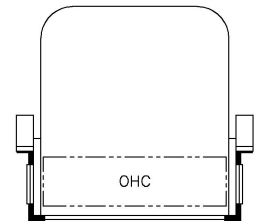

2024 King Aire Diesel Bus 4521

K364 - RECLINERS & LAMP STAND W/ 74 TRIFOLD

K366 - 87 THEATRE SEATING W/ 74 TRIFOLD

K363 - OTTOMAN

K442 - DINETTE OVERHEAD CABINETS

T375 - 60W x 15H KITCHEN WINDOW

K444 - OVERHEAD CABINET ABOVE BED