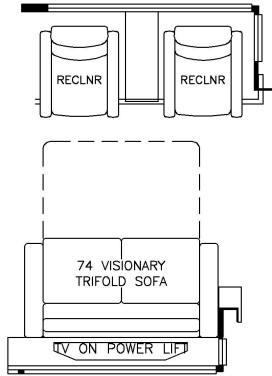

2024 King Aire Diesel Bus 4521

K364 - RECLINERS & LAMP STAND W/ 74 TRIFOLD

K366 - 87 THEATRE SEATING W/ 74 TRIFOLD

K363 - OTTOMAN

K442 - DINETTE OVERHEAD CABINETS

T375 - 60W x 15H KITCHEN WINDOW

K444 - OVERHEAD CABINET ABOVE BED