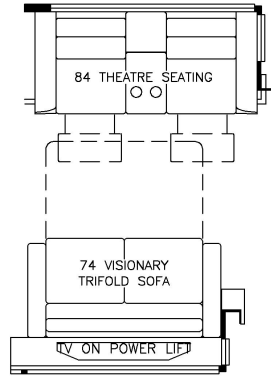

2024 King Aire Diesel Bus 4521

K364 - RECLINERS & LAMP STAND W/ 74 TRIFOLD

K366 - 87 THEATRE SEATING W/ 74 TRIFOLD

K363 - OTTOMAN

K442 - DINETTE OVERHEAD CABINETS

T375 - 60W x 15H KITCHEN WINDOW

K444 - OVERHEAD CABINET ABOVE BED