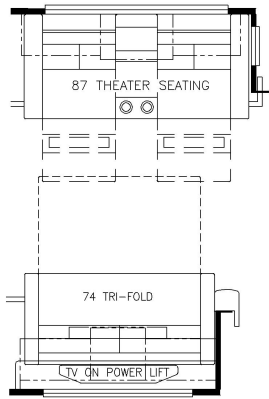

2024 London Air Diesel Pusher 4521

K306 - 87 THEATRE SEATING W/74 SIDE HIDE-A-BED

K301 - RECLINERS & LAMP STAND W/74 HIDE-A-BED

T375 - 60W X 17H
KITCHEN WINDOW

K295 - OTTOMAN