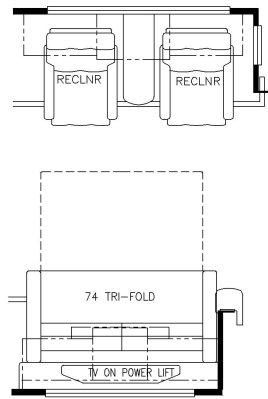

2024 London Air Diesel Pusher 4521

K306 - 87 THEATRE SEATING W/74 SIDE HIDE-A-BED

K301 - RECLINERS & LAMP STAND W/74 HIDE-A-BED

T375 - 60W X 17H
KITCHEN WINDOW

K295 - OTTOMAN