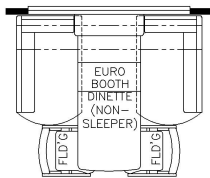

2024 London Aire Diesel Pusher 4535

K674 - EURO BOOTH DINETTE

K910 - COMBINATION DESK W/
BUFFET TABLE

K295 - OTTOMAN

K309 - 74 THEATRE SEATING
W/ 74 TRI-FOLD

T375 - 60W x 17H
KITCHEN WINDOW