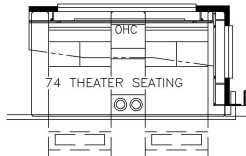

2024 London Aire Diesel Pusher 4535

K674 - EURO BOOTH DINETTE

K910 - COMBINATION DESK W/
BUFFET TABLE

K295 - OTTOMAN

K309 - 74 THEATRE SEATING
W/ 74 TRI-FOLD

T375 - 60W x 17H
KITCHEN WINDOW