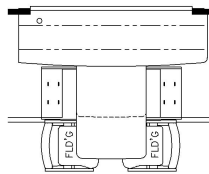

2024 London Aire Diesel Pusher 4535

K674 - EURO BOOTH DINETTE

K910 - COMBINATION DESK W/
BUFFET TABLE

K295 - OTTOMAN

K309 - 74 THEATRE SEATING
W/ 74 TRI-FOLD

T375 - 60W x 17H
KITCHEN WINDOW