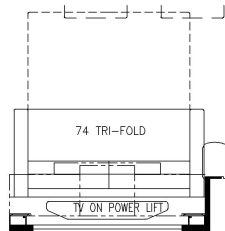

2024 London Aire Diesel Pusher 4535

K674 - EURO BOOTH DINETTE

K910 - COMBINATION DESK W/
BUFFET TABLE

K295 - OTTOMAN

K309 - 74 THEATRE SEATING
W/ 74 TRI-FOLD

T375 - 60W x 17H
KITCHEN WINDOW