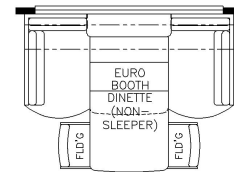

2024 London Aire Diesel Pusher 4569

K302 - RECLINERS &  
LAMP STAND W/ 68  
TRIFOLD

K307 - 87 THEATRE SEATING  
SEATING W/ 68  
TRIFOLD

K295 - OTTOMAN

K674 - 80 EURO BOOTH  
DINETTE  
(NQN-  
SLEEPER)

T375 - 60W x 15H  
KITCHEN WINDOW