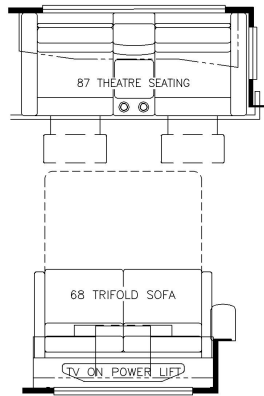

2024 London Aire Diesel Pusher 4569

K302 - RECLINERS &  
LAMP STAND W/ 68  
TRIFOLD

K307 - 87 THEATRE SEATING  
SEATING W/ 68  
TRIFOLD

K295 - OTTOMAN

K674 - 80 EURO BOOTH  
DINETTE  
(NQN-  
SLEEPER)

T375 - 60W x 15H  
KITCHEN WINDOW