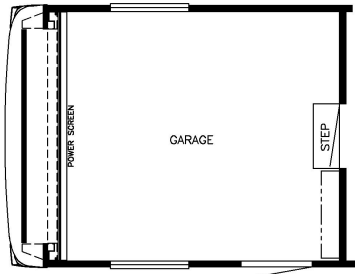

2024 Canyon Star Front Diesel Motorhome 3947

K065 - ELECTRIC BUNK BEDS OPTION W/SEATS & TABLE

K279 - EURO BOOTH DINETTE

K775 - 74 NON-SLEEPER INCLINER SOFA

T025 - POWERED SCREEN DOOR

J165 - WASHER/DRYER W/CABINET IN GARAGE