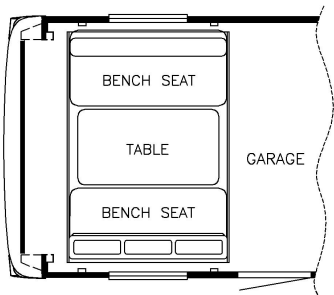

2024 Canyon Star Front Diesel Motorhome 3947

K065 - ELECTRIC BUNK BEDS OPTION W/SEATS & TABLE

K279 - EURO BOOTH DINETTE

K775 - 74 NON-SLEEPER INCLINER SOFA

T025 - POWERED SCREEN DOOR

J165 - WASHER/DRYER W/CABINET IN GARAGE