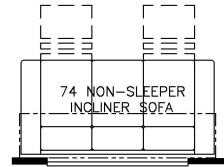

2024 Canyon Star Front Diesel Motorhome 3947

K065 - ELECTRIC BUNK BEDS OPTION W/SEATS & TABLE

K279 - EURO BOOTH DINETTE

K775 - 74 NON-SLEEPER INCLINER SOFA

T025 - POWERED SCREEN DOOR

J165 - WASHER/DRYER W/CABINET IN GARAGE