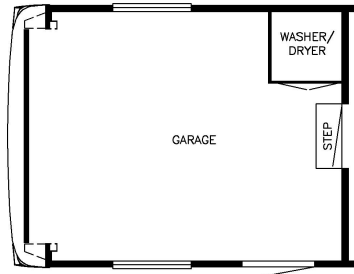

2024 Canyon Star Front Diesel Motorhome 3947

K065 - ELECTRIC BUNK BEDS OPTION W/SEATS & TABLE

K279 - EURO BOOTH DINETTE

K775 - 74 NON-SLEEPER INCLINER SOFA

T025 - POWERED SCREEN DOOR

J165 - WASHER/DRYER W/CABINET IN GARAGE