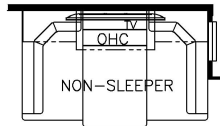

2024 Canyon Star Front Diesel Motorhome 3947

K065 - ELECTRIC BUNK BEDS OPTION W/SEATS & TABLE

K279 - EURO BOOTH DINETTE

K775 - 74 NON-SLEEPER INCLINER SOFA

T025 - POWERED SCREEN DOOR

J165 - WASHER/DRYER W/CABINET IN GARAGE