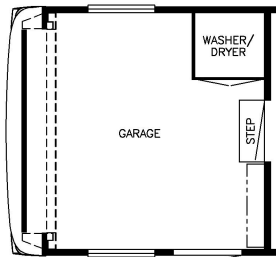

2024 Canyon Star Front Diesel Motorhome 3957

K082 - ELECTRIC BED OPTION
W/SEATS & TABLE

K080 - ELECTRIC BED OPTION

J106 - NORCOLD 12 CF
4 DOOR REFER
(REMOVES PANTRY)

T025 - SCREEN DOOR

J160 - WASHER/DRYER W/CABINET

K775 - 74 NON-SLEEPER INCLINER SOFA

K279 - EURO BOOTH DINETTE