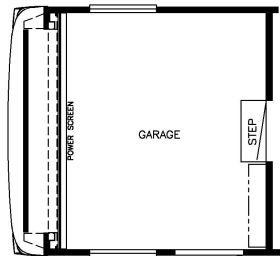

2024 Canyon Star Front Diesel Motorhome 3957

K082 - ELECTRIC BED OPTION
W/SEATS & TABLE

K080 - ELECTRIC BED OPTION

J106 - NORCOLD 12 CF
4 DOOR REFER
(REMOVES PANTRY)

T025 - SCREEN DOOR

J160 - WASHER/DRYER W/CABINET