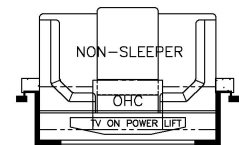

K279 - EURO BOOTH DINETTE