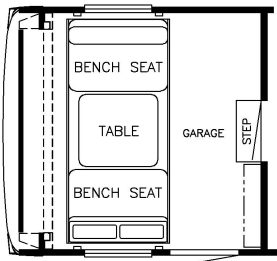

2024 Canyon Star Front Diesel Motorhome 3957

K082 - ELECTRIC BED OPTION
W/SEATS & TABLE

K080 - ELECTRIC BED OPTION

J106 - NORCOLD 12 CF
4 DOOR REFER
(REMOVES PANTRY)

T025 - SCREEN DOOR

J160 - WASHER/DRYER W/CABINET

K775 - 74 NON-SLEEPER INCLINER SOFA

K279 - EURO BOOTH DINETTE