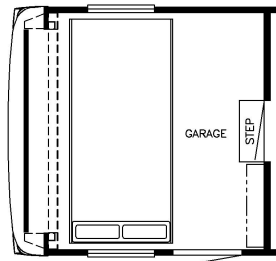

2024 Canyon Star Front Diesel Motorhome 3957

K082 - ELECTRIC BED OPTION
W/SEATS & TABLE

K080 - ELECTRIC BED OPTION

J106 - NORCOLD 12 CF
4 DOOR REFER
(REMOVES PANTRY)

T025 - SCREEN DOOR

J160 - WASHER/DRYER W/CABINET