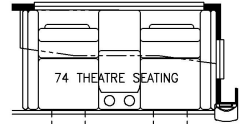

2024 Dutch Star Diesel Pusher 3817

K127 - COMBINATION DESK
W/FREE STANDING DINETTE

K128 - COMBINATION DESK
W/BUFFET DINETTE

K157 - 74 THEATRE SEATING
AND 68 TRI FOLD SOFA

T360 - 72W x 17H KITCHEN WINDOW