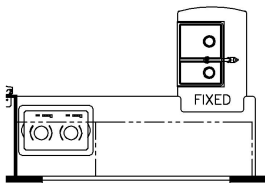

2024 Dutch Star Diesel Pusher 3817

K127 - COMBINATION DESK
W/FREE STANDING DINETTE

K128 - COMBINATION DESK
W/BUFFET DINETTE

K157 - 74 THEATRE SEATING
AND 68 TRI FOLD SOFA

T360 - 72W x 17H KITCHEN WINDOW