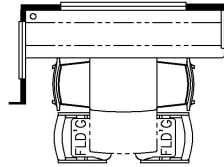

2024 Dutch Star Diesel Pusher 3817

K127 - COMBINATION DESK
W/FREE STANDING DINETTE

K128 - COMBINATION DESK
W/BUFFET DINETTE

K157 - 74 THEATRE SEATING
AND 68 TRI FOLD SOFA

T360 - 72W x 17H KITCHEN WINDOW