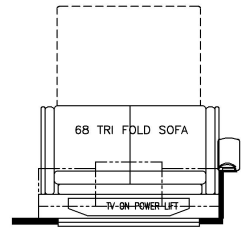

2024 Dutch Star Diesel Pusher 3817

K127 - COMBINATION DESK
W/FREE STANDING DINETTE

K128 - COMBINATION DESK
W/BUFFET DINETTE

K157 - 74 THEATRE SEATING
AND 68 TRI FOLD SOFA

T360 - 72W x 17H KITCHEN WINDOW