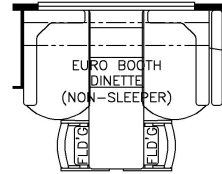

2024 Dutch Star Diesel Pusher 3836

K127 - COMBINATION DESK
W/FREE STANDING DINETTE

K128 - COMBINATION DESK
W/BUFFET DINETTE

K550 - EURO BOOTH DINETTE
(NON-SLEEPER)

T360 - 60W x 17H
KITCHEN WINDOW

K197 - 74 THEATER SEATING ILO SOFA