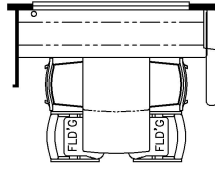

2024 Dutch Star Diesel Pusher 3836

K127 - COMBINATION DESK
W/FREE STANDING DINETTE

K128 - COMBINATION DESK
W/BUFFET DINETTE

K550 - EURO BOOTH DINETTE
(NON-SLEEPER)

T360 - 60W x 17H
KITCHEN WINDOW

K197 - 74 THEATER SEATING ILO SOFA