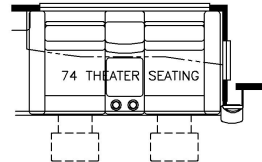

2024 Dutch Star Diesel Pusher 3836

K127 - COMBINATION DESK
W/FREE STANDING DINETTE

K128 - COMBINATION DESK
W/BUFFET DINETTE

K550 - EURO BOOTH DINETTE
(NON-SLEEPER)

T360 - 60W x 17H
KITCHEN WINDOW

K197 - 74 THEATER SEATING ILO SOFA