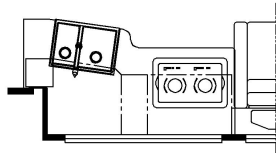

2024 Dutch Star Diesel Pusher 3836

K127 - COMBINATION DESK
W/FREE STANDING DINETTE

K128 - COMBINATION DESK
W/BUFFET DINETTE

K550 - EURO BOOTH DINETTE
(NON-SLEEPER)

T360 - 60W x 17H
KITCHEN WINDOW

K197 - 74 THEATER SEATING ILO SOFA