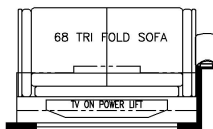

2024 Dutch Star Diesel Pusher 4071

T360 - 66Wx17H KITCHEN WINDOW

K156 - 87 THEATRE SEATING
AND 68 TRI FOLD SOFA
W/38 EURO BOOTH

K643 - DS TRI FOLD SOFA, ODS 2
RECLINERS AND LAMP STAND