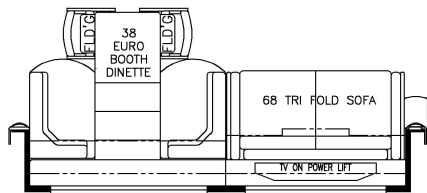

2024 Dutch Star Diesel Pusher 4071

T360 - 66Wx17H KITCHEN WINDOW

K156 - 87 THEATRE SEATING
AND 68 TRI FOLD SOFA
W/38 EURO BOOTH

K643 - DS TRI FOLD SOFA, ODS 2
RECLINERS AND LAMP STAND