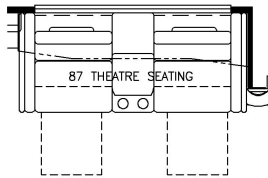

2024 Dutch Star Diesel Pusher 4071

T360 - 66Wx17H KITCHEN WINDOW

K156 - 87 THEATRE SEATING
AND 68 TRI FOLD SOFA
W/38 EURO BOOTH

K643 - DS TRI FOLD SOFA, ODS 2
RECLINERS AND LAMP STAND