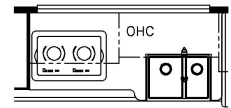

2024 Dutch Star Diesel Pusher 4071

T360 - 66Wx17H KITCHEN WINDOW

K156 - 87 THEATRE SEATING
AND 68 TRI FOLD SOFA
W/38 EURO BOOTH

K643 - DS TRI FOLD SOFA, ODS 2
RECLINERS AND LAMP STAND