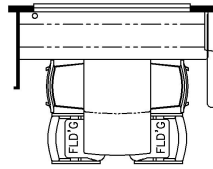

K128 - COMBINATION DESK
W/BUFFET DINETTE