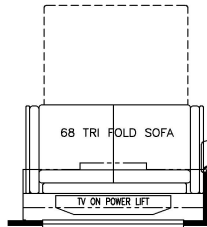

T360 - 66W x 17H
KITCHEN WINDOW

68 TRI FOLD SOFA
TV ON POWER LIFT

68 TRI FOLD SOFA
TV ON POWER LIFT