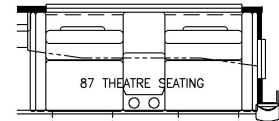

2024 Dutch Star Diesel Pusher 4081

K127 - COMBINATION DESK
W/FREE STANDING DINETTE

K128 - COMBINATION DESK
W/BUFFET DINETTE

K550 - EURO BOOTH
DINETTE
(NON-SLEEPER)

K643 - RECLINERS
AND TRI FOLD SOFA

K178 - 87 THEATRE SEATING
AND TRI FOLD SOFA

T360 - 66W x 17H
KITCHEN WINDOW

68 TRI FOLD SOFA
TV ON POWER LIFT

68 TRI FOLD SOFA
TV ON POWER LIFT