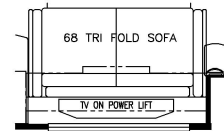

T360 - 66W x 17H
KITCHEN WINDOW

68 TRI FOLD SOFA
TV ON POWER LIFT

68 TRI FOLD SOFA
TV ON POWER LIFT