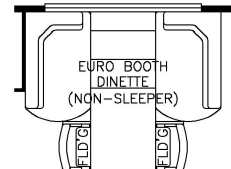

2024 Dutch Star Diesel Pusher 4081

K127 - COMBINATION DESK
W/FREE STANDING DINETTE

K128 - COMBINATION DESK
W/BUFFET DINETTE

K550 - EURO BOOTH
DINETTE
(NON-SLEEPER)

K643 - RECLINERS
AND TRI FOLD SOFA

K178 - 87 THEATRE SEATING
AND TRI FOLD SOFA

T360 - 66W x 17H
KITCHEN WINDOW

68 TRI FOLD SOFA
TV ON POWER LIFT

68 TRI FOLD SOFA
TV ON POWER LIFT