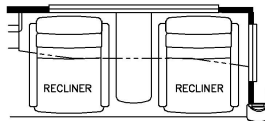

2024 Dutch Star Diesel Pusher 4081

K127 - COMBINATION DESK
W/FREE STANDING DINETTE

K128 - COMBINATION DESK
W/BUFFET DINETTE

K550 - EURO BOOTH
DINETTE
(NON-SLEEPER)

K643 - RECLINERS
AND TRI FOLD SOFA

K178 - 87 THEATRE SEATING
AND TRI FOLD SOFA