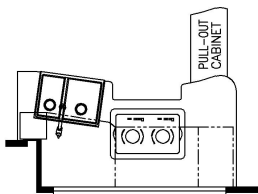

2024 Dutch Star Diesel Pusher 4081

K127 - COMBINATION DESK
W/FREE STANDING DINETTE

K128 - COMBINATION DESK
W/BUFFET DINETTE

K550 - EURO BOOTH
DINETTE
(NON-SLEEPER)

K643 - RECLINERS
AND TRI FOLD SOFA

K178 - 87 THEATRE SEATING
AND TRI FOLD SOFA

T360 - 66W x 17H
KITCHEN WINDOW

68 TRI FOLD SOFA
TV ON POWER LIFT

68 TRI FOLD SOFA
TV ON POWER LIFT