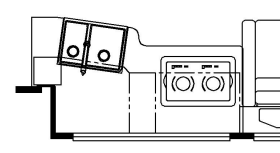

2024 Dutch Star Diesel Pusher 4310

K127 - COMBINATION DESK
W/FREE STANDING DINETTE

K128 - COMBINATION DESK
W/BUFFET DINETTE

K550 - EURO BOOTH DINETTE
(NON-SLEEPER)

K067 - BUNK BEDS CONVERT
TO WARDROBE

K199 - THEATRE SEATING