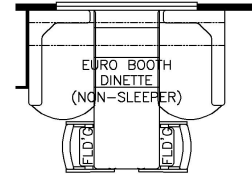

2024 Dutch Star Diesel Pusher 4310

K127 - COMBINATION DESK
W/FREE STANDING DINETTE

K128 - COMBINATION DESK
W/BUFFET DINETTE

K550 - EURO BOOTH DINETTE
(NON-SLEEPER)

K067 - BUNK BEDS CONVERT
TO WARDROBE

K199 - THEATRE SEATING