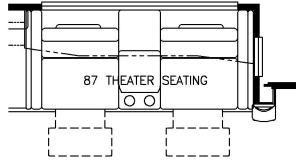

2024 Dutch Star Diesel Pusher 4310

K127 - COMBINATION DESK
W/FREE STANDING DINETTE

K128 - COMBINATION DESK
W/BUFFET DINETTE

K550 - EURO BOOTH DINETTE
(NON-SLEEPER)

K067 - BUNK BEDS CONVERT
TO WARDROBE

K199 - THEATRE SEATING

T360 - 60W x 17H
KITCHEN WINDOW