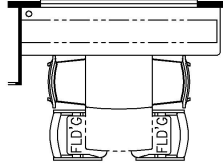

2024 Dutch Star Diesel Pusher 4310

K127 - COMBINATION DESK
W/FREE STANDING DINETTE

K128 - COMBINATION DESK
W/BUFFET DINETTE

K550 - EURO BOOTH DINETTE
(NON-SLEEPER)

K067 - BUNK BEDS CONVERT
TO WARDROBE

K199 - THEATRE SEATING