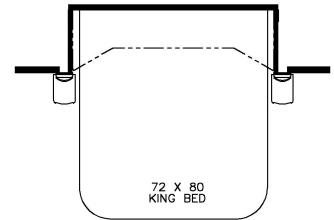

2024 Dutch Star Diesel Pusher 4311

K123 - COMBINATION DESK  
W/BUFFET DINETTE

K129 - COMBINATION DESK  
W/FREE STANDING DINETTE

K131 - BUFFET DINETTE

T035 - SLIDING SCREEN DOOR

T360 - 36Wx17H KITCHEN WINDOW

K626 - FULL HEIGHT KING BED BASE  
K647 - LOWERED KING GLIDEAWAY BED BASE  
BED BASE (OMIT BOTH WINDOWS)

K070 - QUEEN BED WITH WARDROBE  
AND 57X36 ROLL IN SHOWER  
(WITH REAR END WALL WINDOW)  
K625 - FULL HEIGHT QUEEN BED BASE  
K628 - LOWERED QUEEN GLIDEAWAY  
BED BASE (OMIT BOTH WINDOWS)