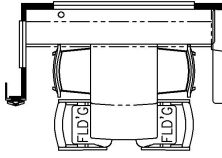

2024 Dutch Star Diesel Pusher 4311

K123 - COMBINATION DESK  
W/BUFFET DINETTE

K129 - COMBINATION DESK  
W/FREE STANDING DINETTE

K131 - BUFFET DINETTE

T035 - SLIDING SCREEN DOOR

T360 - 36Wx17H KITCHEN WINDOW