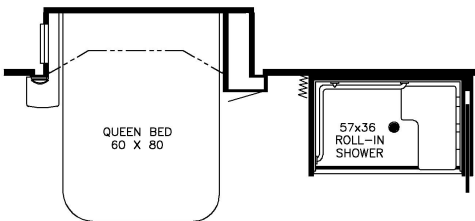

2024 Dutch Star Diesel Pusher 4311

K123 - COMBINATION DESK  
W/BUFFET DINETTE

K129 - COMBINATION DESK  
W/FREE STANDING DINETTE

K131 - BUFFET DINETTE

T035 - SLIDING SCREEN DOOR

T360 - 36Wx17H KITCHEN WINDOW

K626 - FULL HEIGHT KING BED BASE  
K647 - LOWERED KING GLIDEAWAY BED BASE  
BED BASE (OMIT BOTH WINDOWS)

K070 - QUEEN BED WITH WARDROBE  
AND 57X36 ROLL IN SHOWER  
(WITH REAR END WALL WINDOW)  
K625 - FULL HEIGHT QUEEN BED BASE  
K628 - LOWERED QUEEN GLIDEAWAY  
BED BASE (OMIT BOTH WINDOWS)