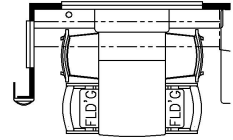

2024 Dutch Star Diesel Pusher 4311

K123 - COMBINATION DESK  
W/BUFFET DINETTE

K129 - COMBINATION DESK  
W/FREE STANDING DINETTE

K131 - BUFFET DINETTE

T035 - SLIDING SCREEN DOOR

T360 - 36Wx17H KITCHEN WINDOW

K626 - FULL HEIGHT KING BED BASE  
K647 - LOWERED KING GLIDEAWAY BED BASE  
BED BASE (OMIT BOTH WINDOWS)

K070 - QUEEN BED WITH WARDROBE  
AND 57X36 ROLL IN SHOWER  
(WITH REAR END WALL WINDOW)  
K625 - FULL HEIGHT QUEEN BED BASE  
K628 - LOWERED QUEEN GLIDEAWAY  
BED BASE (OMIT BOTH WINDOWS)