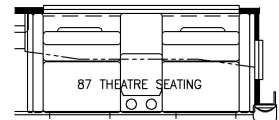

2024 Dutch Star Diesel Pusher 4325

K127 - COMBINATION DESK
W/FREE STANDING DINETTE

K128 - COMBINATION DESK
W/BUFFET DINETTE

K550 - EURO BOOTH DINETTE
(NON-SLEEPER)

J080 - BEVERAGE CENTER

K643 - RECLINERS W/LAMPSTAND
AND TRI FOLD SOFA

K178 - 87 THEATRE SEATING
AND TRI FOLD SOFA

T360 - 66W x 17H KITCHEN WINDOW