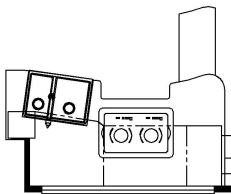

T360 - 66W x 17H KITCHEN WINDOW