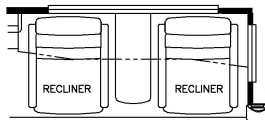

2024 Dutch Star Diesel Pusher 4325

K127 - COMBINATION DESK
W/FREE STANDING DINETTE

K128 - COMBINATION DESK
W/BUFFET DINETTE

K550 - EURO BOOTH DINETTE
(NON-SLEEPER)

J080 - BEVERAGE CENTER

K643 - RECLINERS W/LAMPSTAND
AND TRI FOLD SOFA