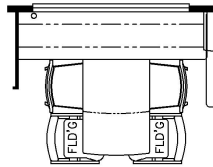

2024 Dutch Star Diesel Pusher 4325

K127 - COMBINATION DESK
W/FREE STANDING DINETTE

K128 - COMBINATION DESK
W/BUFFET DINETTE

K550 - EURO BOOTH DINETTE
(NON-SLEEPER)

J080 - BEVERAGE CENTER

K643 - RECLINERS W/LAMPSTAND
AND TRI FOLD SOFA