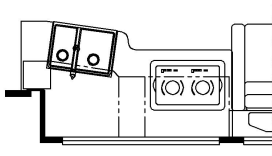

2024 Dutch Star Diesel Pusher 4326

K127 - COMBINATION DESK  
W/FREE STANDING DINETTE

K128 - COMBINATION DESK  
W/BUFFET DINETTE

K550 - EURO BOOTH DINETTE  
(NON-SLEEPER)

T360 - 60W x 17H  
KITCHEN WINDOW

K199 - THEATRE SEATING