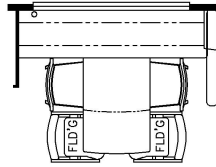

2024 Dutch Star Diesel Pusher 4326

K127 - COMBINATION DESK  
W/FREE STANDING DINETTE

K128 - COMBINATION DESK  
W/BUFFET DINETTE

K550 - EURO BOOTH DINETTE  
(NON-SLEEPER)

T360 - 60W x 17H  
KITCHEN WINDOW

K199 - THEATRE SEATING