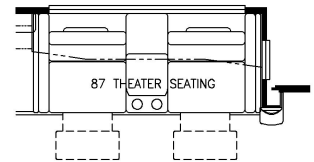

2024 Dutch Star Diesel Pusher 4326

K127 - COMBINATION DESK  
W/FREE STANDING DINETTE

K128 - COMBINATION DESK  
W/BUFFET DINETTE

K550 - EURO BOOTH DINETTE  
(NON-SLEEPER)

T360 - 60W x 17H  
KITCHEN WINDOW

K199 - THEATRE SEATING