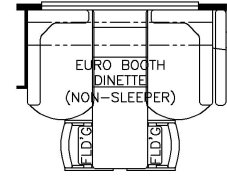

2024 Dutch Star Diesel Pusher 4326

K127 - COMBINATION DESK  
W/FREE STANDING DINETTE

K128 - COMBINATION DESK  
W/BUFFET DINETTE

K550 - EURO BOOTH DINETTE  
(NON-SLEEPER)

T360 - 60W x 17H  
KITCHEN WINDOW

K199 - THEATRE SEATING