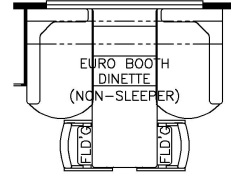

2024 Dutch Star Diesel Pusher 4369

K127 - COMBINATION DESK
W/FREE STANDING DINETTE

K128 - COMBINATION DESK
W/BUFFET DINETTE

K550 - EURO BOOTH DINETTE
(NON-SLEEPER)

K643 - RECLINERS W/LAMPSTAND
AND TRI FOLD SOFA

T360 - 66W x 17H KITCHEN WINDOW

K178 - 87 THEATRE SEATING
AND TRI FOLD SOFA