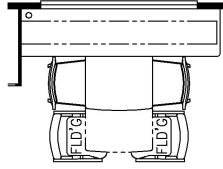

2024 Dutch Star Diesel Pusher 4369

K127 - COMBINATION DESK
W/FREE STANDING DINETTE

K128 - COMBINATION DESK
W/BUFFET DINETTE

K550 - EURO BOOTH DINETTE
(NON-SLEEPER)

K643 - RECLINERS W/LAMPSTAND
AND TRI FOLD SOFA

T360 - 66W x 17H KITCHEN WINDOW

K178 - 87 THEATRE SEATING
AND TRI FOLD SOFA