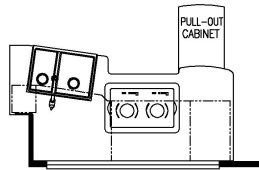

2024 Dutch Star Diesel Pusher 4369

K127 - COMBINATION DESK
W/FREE STANDING DINETTE

K128 - COMBINATION DESK
W/BUFFET DINETTE

K550 - EURO BOOTH DINETTE
(NON-SLEEPER)

K643 - RECLINERS W/LAMPSTAND
AND TRI FOLD SOFA