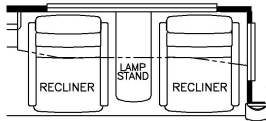

2024 Dutch Star Diesel Pusher 4369

K127 - COMBINATION DESK
W/FREE STANDING DINETTE

K128 - COMBINATION DESK
W/BUFFET DINETTE

K550 - EURO BOOTH DINETTE
(NON-SLEEPER)

K643 - RECLINERS W/LAMPSTAND
AND TRI FOLD SOFA