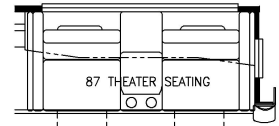

2024 Dutch Star Diesel Pusher 4369

K127 - COMBINATION DESK
W/FREE STANDING DINETTE

K128 - COMBINATION DESK
W/BUFFET DINETTE

K550 - EURO BOOTH DINETTE
(NON-SLEEPER)

K643 - RECLINERS W/LAMPSTAND
AND TRI FOLD SOFA

T360 - 66W x 17H KITCHEN WINDOW

K178 - 87 THEATRE SEATING
AND TRI FOLD SOFA