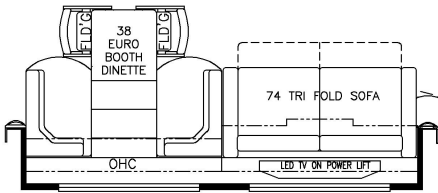

2024 Dutch Star Diesel Pusher 4370

T360 - 72Wx17H KITCHEN WINDOW

K156 - 87 THEATRE SEATING AND 74 TRI FOLD SOFA W/38 EURO BOOTH

K643 - RECLINERS W/LAMPSTAND AND TRI FOLD SOFA