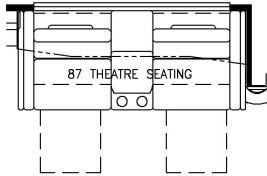

2024 Dutch Star Diesel Pusher 4370

T360 - 72Wx17H KITCHEN WINDOW

K156 - 87 THEATRE SEATING AND 74 TRI FOLD SOFA W/38 EURO BOOTH

K643 - RECLINERS W/LAMPSTAND AND TRI FOLD SOFA