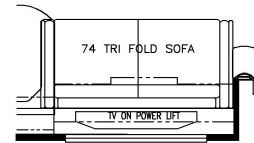

2024 Dutch Star Diesel Pusher 4370

T360 - 72Wx17H KITCHEN WINDOW

K156 - 87 THEATRE SEATING AND 74 TRI FOLD SOFA W/38 EURO BOOTH

K643 - RECLINERS W/LAMPSTAND AND TRI FOLD SOFA