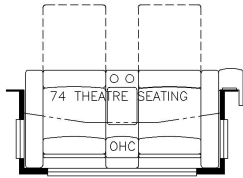

2024 Supreme Aire Super C 4051

K177 - THEATRE SEATING

T375 - 60x15H KITCHEN WINDOW

K227 - EURO BOOTH DINETTE 38X25