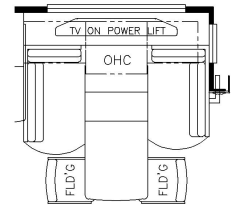

2024 Supreme Aire Super C 4051

K177 - THEATRE SEATING

T375 - 60x15H KITCHEN WINDOW

K227 - EURO BOOTH DINETTE 38X25