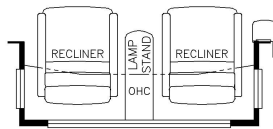

2024 Supreme Aire Super C 4504

T375 - 60W x 15H KITCHEN WINDOW

K227 - EURO BOOTH DINETTE

K180 - THEATRE SEATING

K161 - 2 RECLINERS AND LAMPSTAND

J084 - BEVERAGE CENTER