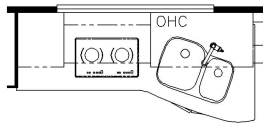

2024 Supreme Aire Super C 4504

T375 - 60W x 15H KITCHEN WINDOW

K227 - EURO BOOTH DINETTE

K180 - THEATRE SEATING

K161 - 2 RECLINERS AND LAMPSTAND

J084 - BEVERAGE CENTER