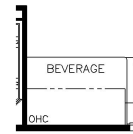

2024 Supreme Aire Super C 4504

T375 - 60W x 15H KITCHEN WINDOW

K227 - EURO BOOTH DINETTE

K180 - THEATRE SEATING

K161 - 2 RECLINERS AND LAMPSTAND

J084 - BEVERAGE CENTER