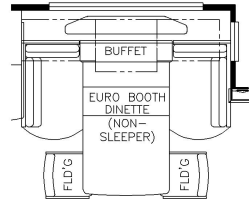

2024 Supreme Aire Super C 4504

T375 - 60W x 15H KITCHEN WINDOW

K227 - EURO BOOTH DINETTE

K180 - THEATRE SEATING

K161 - 2 RECLINERS AND LAMPSTAND

J084 - BEVERAGE CENTER