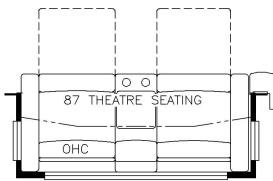

2024 Supreme Aire Super C 4504

T375 - 60W x 15H KITCHEN WINDOW

K227 - EURO BOOTH DINETTE

K180 - THEATRE SEATING

K161 - 2 RECLINERS AND LAMPSTAND

J084 - BEVERAGE CENTER