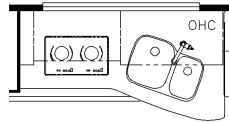

2024 Supreme Aire Super C 4509

T375 - 60W x 15H KITCHEN WINDOW

K176 - THEATRE SEATING

K255 - THEATRE SEATING W/  
EURO BOOTH DINETTE

K227 - EURO BOOTH DINETTE