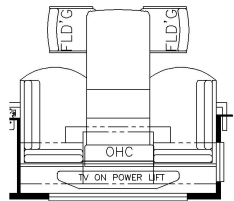

2024 Supreme Aire Super C 4509

T375 - 60W x 15H KITCHEN WINDOW

K176 - THEATRE SEATING

K255 - THEATRE SEATING W/  
EURO BOOTH DINETTE

K227 - EURO BOOTH DINETTE