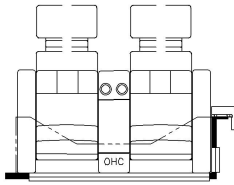

2024 New Aire Diesel Pusher 3539

K163 - 74 THEATRE SEATING