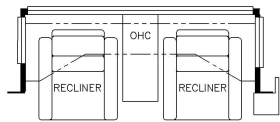

2024 New Aire Diesel Pusher 3543

K134 - RECLINERS W/LAMPSTAND

K258 - 87 THEATRE SEATING & EURO BOOTH DINETTE