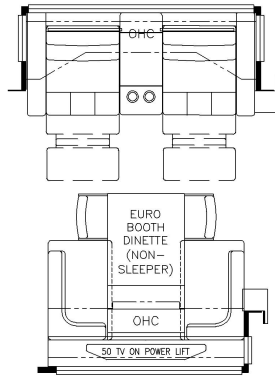

2024 New Aire Diesel Pusher 3543

K134 - RECLINERS W/LAMPSTAND

K258 - 87 THEATRE SEATING & EURO BOOTH DINETTE