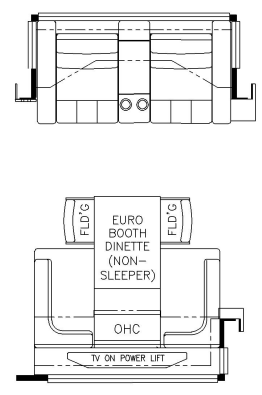

2024 New Aire Diesel Pusher 3547

K256 - 74 THEATRE SEATING & EURO BOOTH DINETTE