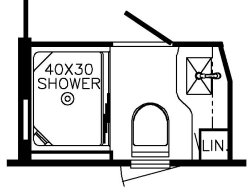

2024 Kountry Star Diesel Pusher 3426

J261/J274 - WHIRLPOOL 11 CF FRIDGE (SMALLER PANTRY)

K150 - 74 HIDE-A-BED

K890 - DROP-DOWN BUNK

T510 - EGRESS DOOR

K465 - EURO BOOTH DINETTE W/ENTERTAINMENT CENTER