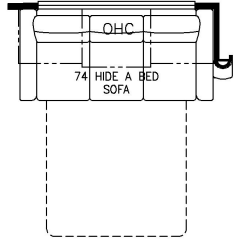

2024 Kountry Star Diesel Pusher 3426

J261/J274 - WHIRLPOOL 11 CF FRIDGE (SMALLER PANTRY)

K150 - 74 HIDE-A-BED

K890 - DROP-DOWN BUNK

T510 - EGRESS DOOR

K465 - EURO BOOTH DINETTE W/ENTERTAINMENT CENTER