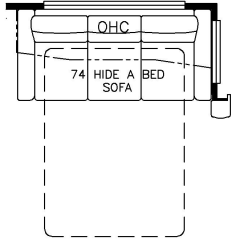

2024 Kountry Star Diesel Pusher 3709

K150 - 74 HIDE A BED

K155 - 74 THEATRE SEATING

K890 - DROP DOWN BUNK

J775 - WHIRLPOOL 19.7 CF FRIDGE (REMOVES PANTRY)

J261/J274 - WHIRLPOOL 11 CF FRIDGE (SMALLER PANTRY)

T510 - EGRESS DOOR

K123 - COMBINATION DESK W/BUFFET DINETTE