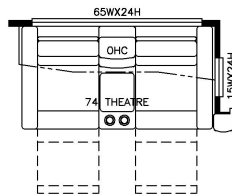

2024 Kountry Star Diesel Pusher 3709

K150 - 74 HIDE A BED

K155 - 74 THEATRE SEATING

K890 - DROP DOWN BUNK

J775 - WHIRLPOOL 19.7 CF FRIDGE (REMOVES PANTRY)

J261/J274 - WHIRLPOOL 11 CF FRIDGE (SMALLER PANTRY)

T510 - EGRESS DOOR

K123 - COMBINATION DESK W/BUFFET DINETTE