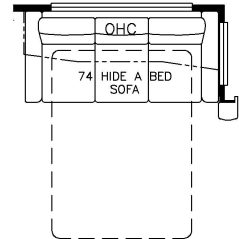

2024 Kountry Star Diesel Pusher 4011

T035 - SLIDING SCREEN DOOR OVER WHEEL CHAIR LIFT AREA

K123 - 69 COMBINATION DESK WITH BUFFET DINETTE TABLE

K150 - 74 HIDE-A-BED SOFA

J771 - WHIRLPOOL 19.7 FRIDGE (SMALLER PANTRY)