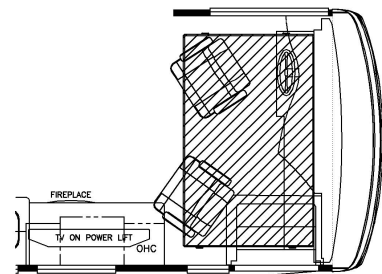

K900 - DROP DOWN BUNK