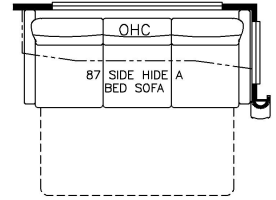

2024 Kountry Star Diesel Pusher 4037

K123 - COMBINATION DESK
W/BUFFET DINETTE

K296 - EURO BOOTH
DINETTE

K202 - 87 THEATRE SEATING

K193 - RECLINERS W/LAMPSTAND
(TALLER END WALL WINDOW)

K300 - 87 SIDE HIDE A BED