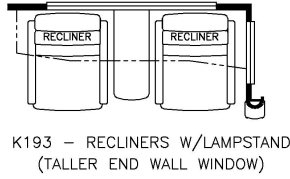

2024 Kountry Star Diesel Pusher 4037

K123 - COMBINATION DESK
W/BUFFET DINETTE

K296 - EURO BOOTH
DINETTE

K202 - 87 THEATRE SEATING

K193 - RECLINERS W/LAMPSTAND
(TALLER END WALL WINDOW)

K300 - 87 SIDE HIDE A BED