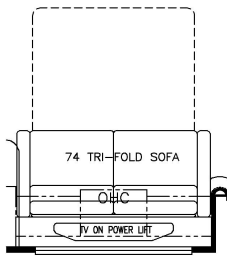

2024 Kountry Star Diesel Pusher 4037

K123 - COMBINATION DESK
W/BUFFET DINETTE

K296 - EURO BOOTH
DINETTE

K202 - 87 THEATRE SEATING

K193 - RECLINERS W/LAMPSTAND
(TALLER END WALL WINDOW)

K300 - 87 SIDE HIDE A BED