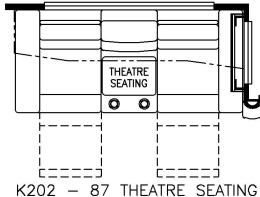

2024 Kountry Star Diesel Pusher 4037

K123 - COMBINATION DESK
W/BUFFET DINETTE

K296 - EURO BOOTH
DINETTE

K202 - 87 THEATRE SEATING

K193 - RECLINERS W/LAMPSTAND
(TALLER END WALL WINDOW)

K300 - 87 SIDE HIDE A BED

K154 - 74 TRI-FOLD SOFA

J775 - WHIRLPOOL 19.7 CF
FRIDGE (SMALLER PANTRY)

T510 - EGRESS DOOR

K890 - DROP DOWN BUNK

J370 - FIREPLACE CABINET